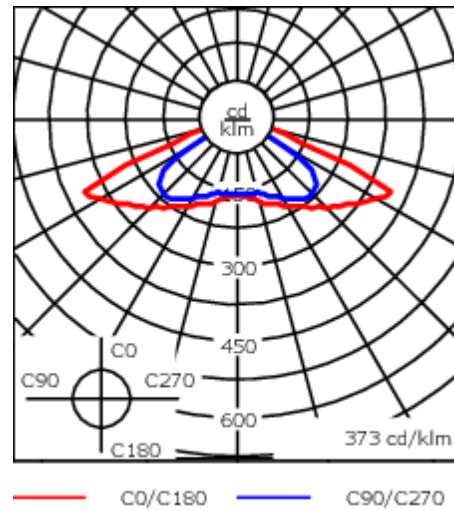

Specifications

Material description

Body	Marine-grade, die-cast aluminium alloy
Lens	PMMA RFC® Reflection Free Contour technology
Colours	 RAL9004 Signal black RAL9006 White aluminium RAL9007 Grey aluminium RAL7016 Anthracite grey RAL9016 Traffic white
Gasket	Silicone CCG® Controlled Compression Gasket
Fasteners	PCS Polymer Coated Stainless Steel Hardware
Ingress protection	IP66
Impact resistance	IK08
Corrosion resistance	5CE
Windage	0.16 m²

Electrical description

Power supply	220-240V / 50-60 Hz
Driver / Ballast	Integral EC electronic converter. DALI
Power factor	> 0.9
Surge protection	6/6 kV (optional SP10)

Fagerhult Lighting Ltd

33-34 Dolben Street, SE1 0UQ London, United Kingdom

<https://we-ef.com/uk>

Subject to technical changes and errors. - Generated on 23/10/2024