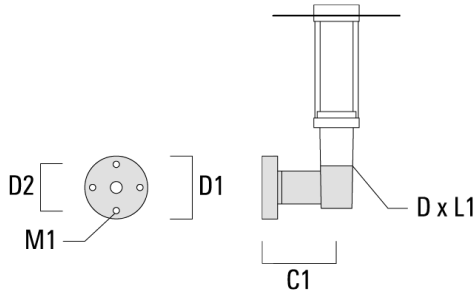

Lifetime Ta=25° L90B10 > 90000h

Energy efficiency class C-D (Light source)

Fagerhult Lighting Ltd

33-34 Dolben Street, SE1 0UQ London, United Kingdom

<https://we-ef.com/uk>

Subject to technical changes and errors. - Generated on 23/11/2024

Mounting Accessories

Wall and pole brackets RZ

Description	Part ID	C1	D1	D2	D × L1	M1	Weight (kg)
RZ0-400 Wall bracket, single	115-1324	277	231	195	76 x 80	12	3.50

RZ2-400 Pole bracket, double	115-1323	258			76 x 100		4.90
------------------------------	----------	-----	--	--	----------	--	------