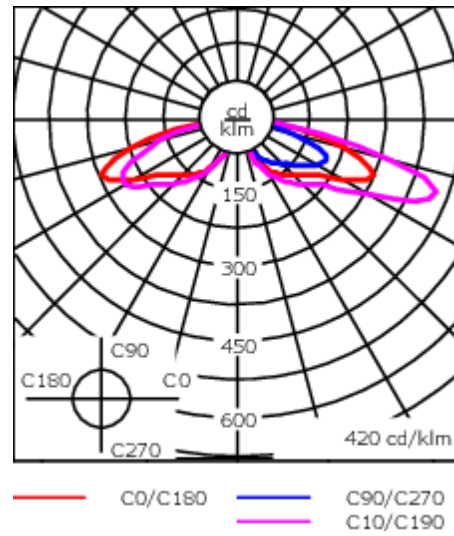

Optional 2200 K version available. To be specified at time of ordering.

Weight	7.90 kg
Light distribution	rectangular, side throw [R65]
Light source	LED-9/18W / 700 mA - 3000 K
CRI	70
Power supply	EC
LEDs	9
Rated input power	20 W

Nominal Lumen (lm)

LED Lumen	330
Total Lumen	2970
Tj	85

Rated lumens (lm)

LED Lumen	259.1
Total Lumen	2331.7
Ta	25

Specifications

Material description

Body	Marine-grade, die-cast aluminium alloy
Lens	PMMA
Colours	<ul style="list-style-type: none"> RAL9004 Signal black RAL9006 White aluminium RAL9007 Grey aluminium RAL7016 Anthracite grey RAL9016 Traffic white
Gasket	Silicone CCG® Controlled Compression Gasket
Fasteners	PCS Polymer Coated Stainless Steel Hardware
Ingress protection	IP66
Impact resistance	IK09
Corrosion resistance	5CE
Windage	0.160 m ²