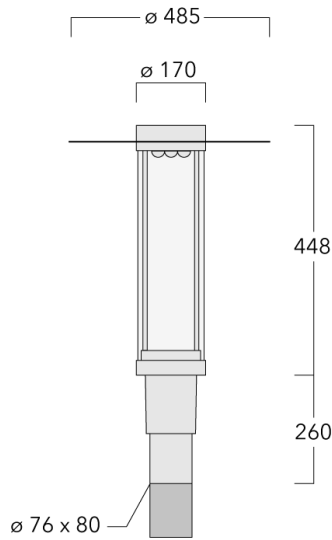

Description

IP66, Class I. Class II on request. IK09. Marine-grade, die-cast aluminium alloy. 5CE superior corrosion protection including PCS hardware. Silicone CCG® Controlled Compression Gasket. PMMA main lens. Integral EC electronic converter in thermally separated compartment. DALI. CAD-optimised OLC® One LED Concept optics for superior illumination and glare control. Factory installed LED circuit board. The luminaire is factory-sealed and does not need to be opened during installation.

Optional 2200 K version available. To be specified at time of ordering.

Weight	7.90 kg
Light distribution	rectangular, side throw [R65]
Light source	LED-9/18W / 700 mA - 3000 K
CRI	70
Power supply	EC
LEDs	9
Rated input power	20 W

Nominal Lumen (lm)

LED Lumen	330
Total Lumen	2970
Tj	85

Rated lumens (lm)

LED Lumen	259.1
Total Lumen	2331.7
Ta	25

Specifications

Material description

Body	Marine-grade, die-cast aluminium alloy
Lens	PMMA
Colours	<ul style="list-style-type: none"> RAL9004 Signal black RAL9006 White aluminium RAL9007 Grey aluminium RAL7016 Anthracite grey RAL9016 Traffic white
Gasket	Silicone CCG® Controlled Compression Gasket
Fasteners	PCS Polymer Coated Stainless Steel Hardware
Ingress protection	IP66
Impact resistance	IK09
Corrosion resistance	5CE
Windage	0.160 m ²

Mounting Accessories

Wall and pole brackets RZ

Description	Part ID	C1	D1	D2	D × L1	M1	Weight (kg)
RZ0-400 Wall bracket, single	115-1324	277	231	195	76 x 80	12	3.50

RZ2-400 Pole bracket, double	115-1323	258			76 x 100		4.90
------------------------------	----------	-----	--	--	----------	--	------