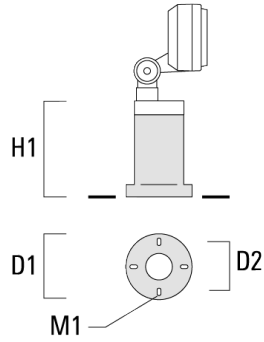

145-7137

we-ef

FLD121 LED Surface mounted

Description	Part ID	D1	D2	H1	M1	Weight (kg)
Short post EM1-2/M5	145-9200	160	130	200	9	1.10

WE-EF LIGHTING (Thailand) Co., Ltd.

57 Moo 5, Kingkaew Rd., Bangplee, 10540 Samutprakarn - Phone: +66 2 738 96 20 - Fax: +66 2 738 96 29

<https://we-ef.com/asia>

Subject to technical changes and errors. - Generated on 23/10/2024