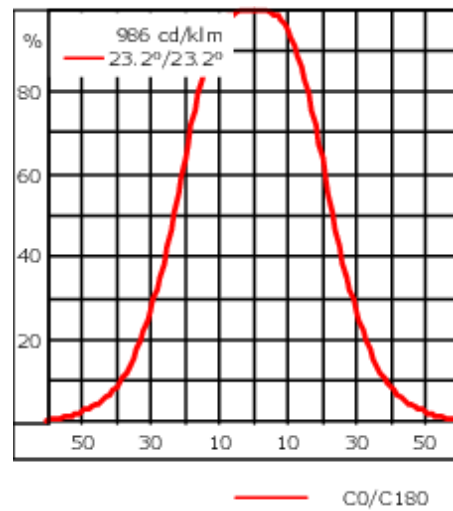

Specifications

Material description

Body	Marine-grade, die-cast aluminium alloy
Lens	Safety glass lens
Colours	RAL9004 Signal black RAL9007 Grey aluminium RAL7016 Anthracite grey RAL9016 Traffic white
Gasket	Silicone CCG® Controlled Compression Gasket
Fasteners	PCS hardware
Ingress protection	IP66
Impact resistance	IK07
Corrosion resistance	5CE

Electrical description

Power supply	220-240V / 50-60 Hz
Driver / Ballast	Integral EC electronic converter in thermally-separated compartment

Additional information

Lifetime	Ta=25° L90B10 > 90000h