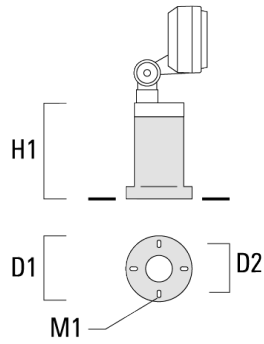

FLD121 LED Surface mounted

Description	Part ID	D1	D2	H1	M1	Weight (kg)
Short post EM1-2/M5	145-9200	160	130	200	9	1.10