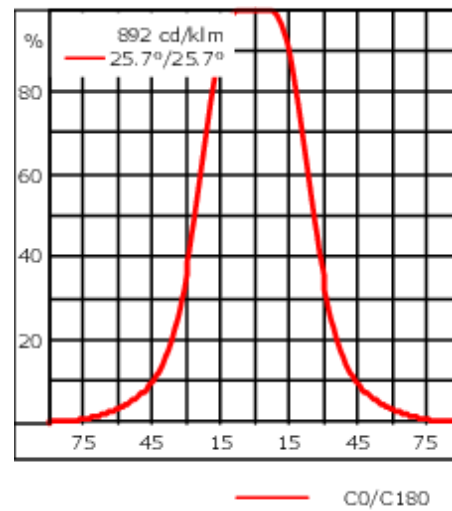

Specifications

Material description

Body	Marine-grade, die-cast aluminium alloy
Lens	Safety glass lens
Colours	RAL9004 Signal black RAL9007 Grey aluminium RAL7016 Anthracite grey RAL9016 Traffic white
Gasket	Silicone CCG® Controlled Compression Gasket
Fasteners	PCS hardware
Ingress protection	IP66
Impact resistance	IK07
Corrosion resistance	5CE

Electrical description

Power supply	220-240V / 50-60 Hz
Driver / Ballast	Integral EC electronic converter in thermally-separated compartment

Additional information

Lifetime	T_a=25° L90B10 > 90000h