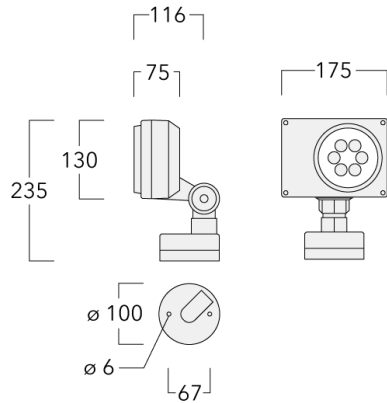

Specifications

Material description

Body	Marine-grade, die-cast aluminium alloy
Lens	Safety glass lens
Colours	RAL9004 Signal black RAL9007 Grey aluminium RAL7016 Anthracite grey RAL9016 Traffic white
Gasket	Silicone CCG® Controlled Compression Gasket
Fasteners	PCS hardware
Ingress protection	IP66
Impact resistance	IK07
Corrosion resistance	5CE

Electrical description

Power supply	220-240V / 50-60 Hz
Driver / Ballast	Integral EC electronic converter in thermally-separated compartment

Additional information

Lifetime	T_a=25° L90B10 > 90000h