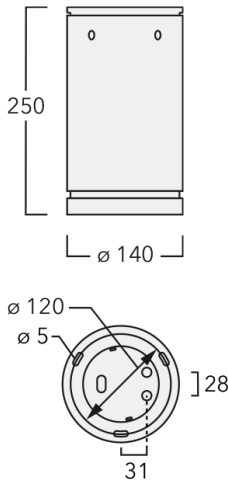

DAC120 LED

Specifications

Material description

Body	Marine-grade, all aluminium construction
Lens	Safety glass lens
Colours	RAL9004 Signal black RAL9006 White aluminium RAL9007 Grey aluminium RAL7016 Anthracite grey RAL9016 Traffic white
Gasket	Silicone CCG® Controlled Compression Gasket
Fasteners	PCS Polymer Coated Stainless Steel Hardware
Ingress protection	IP66
Impact resistance	IK07
Corrosion resistance	5CE

Electrical description

Power supply	220-240V / 50-60 Hz
Driver / Ballast	Standard. Optional DALI version available. To be specified at time of ordering.
Power factor	>0.9

Additional information

Lifetime	Ta=25° L90B10 > 90000h