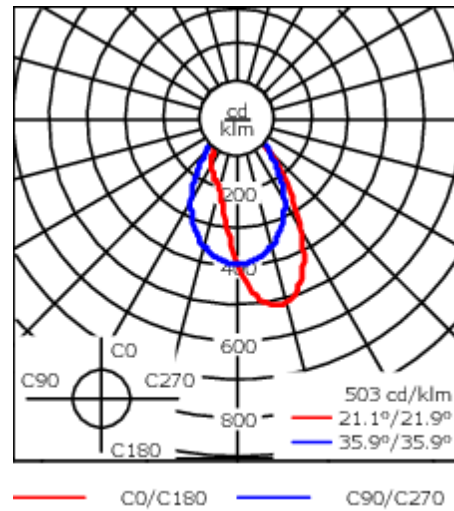

DAC120 LED

Specifications

Material description

Body	Marine-grade, all aluminium construction
Lens	Safety glass lens
Colours	RAL9004 Signal black RAL9006 White aluminium RAL9007 Grey aluminium RAL7016 Anthracite grey RAL9016 Traffic white
Gasket	Silicone CCG® Controlled Compression Gasket
Fasteners	PCS Polymer Coated Stainless Steel Hardware
Ingress protection	IP66
Impact resistance	IK07
Corrosion resistance	5CE

Electrical description

Power supply	220-240V / 50-60 Hz
Driver / Ballast	Standard. Optional DALI version available. To be specified at time of ordering.
Power factor	>0.9

Additional information

Lifetime	Ta=25° L90B10 > 90000h