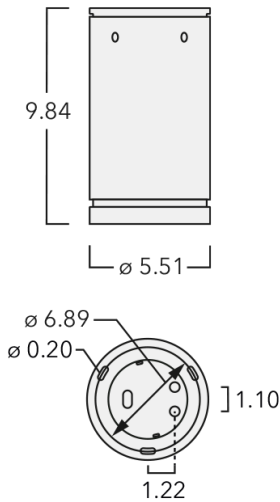

DAC120 LED

Specifications

Material description

Body	Marine-grade, all aluminium construction
Lens	Safety glass lens
Colors	RAL9004 Black RAL9007 Grey Metallic RAL9016 White RAL8019 Dark Bronze
Gasket	Silicone CCG® Controlled Compression Gasket
Fasteners	PCS Polymer Coated Stainless Steel Hardware
Ingress protection	IP66
Impact resistance	IK07
Corrosion resistance	5CE

Electrical description

Driver / Ballast	Integral EC electronic converter in thermally-separated compartment
Power factor	>0.9

WE-EF LIGHTING USA, LLC

410-D Keystone Drive, 15086 Warrendale, PA 15086 - Phone: +1 724 742 0030

customersupport.usa@we-ef.com - <https://we-ef.com/us>

Subject to technical changes and errors. - Generated on 11/23/2024