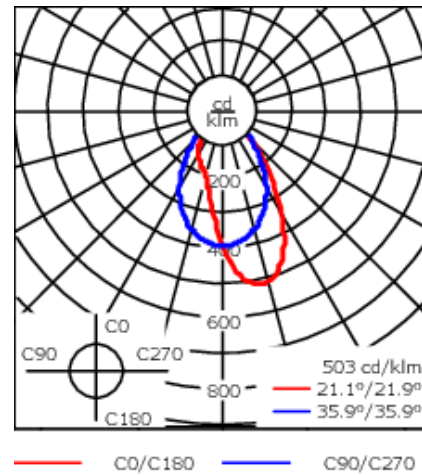

DAC120 LED

Specifications

Material description

Body	Marine-grade, all aluminium construction
Lens	Safety glass lens
Colors	RAL9004 Black RAL9007 Grey Metallic RAL9016 White RAL8019 Dark Bronze
Gasket	Silicone CCG® Controlled Compression Gasket
Fasteners	PCS Polymer Coated Stainless Steel Hardware
Ingress protection	IP66
Impact resistance	IK07
Corrosion resistance	5CE

Electrical description

Driver / Ballast	Integral EC electronic converter in thermally-separated compartment
Power factor	>0.9

WE-EF LIGHTING USA, LLC

410-D Keystone Drive, 15086 Warrendale, PA 15086 - Phone: +1 724 742 0030

customersupport.usa@we-ef.com - <https://we-ef.com/us>

Subject to technical changes and errors. - Generated on 10/23/2024