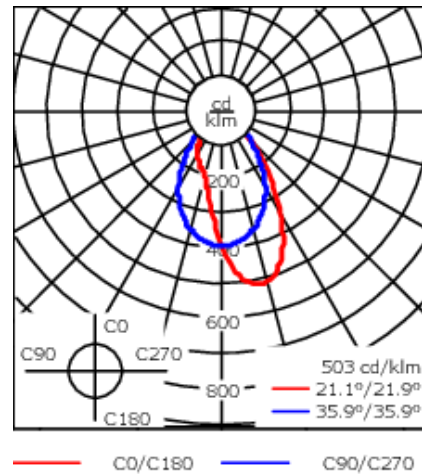

DAC120 LED

Specifications

Material description

Body	Marine-grade, all aluminium construction
Lens	Safety glass lens
Colors	RAL9004 Black RAL9007 Grey Metallic RAL9016 White RAL8019 Dark Bronze
Gasket	Silicone CCG® Controlled Compression Gasket
Fasteners	PCS Polymer Coated Stainless Steel Hardware
Ingress protection	IP66
Impact resistance	IK07
Corrosion resistance	5CE

Electrical description

Driver / Ballast	Integral EC electronic converter in thermally-separated compartment
Power factor	>0.9

WE-EF LIGHTING USA, LLC

410-D Keystone Drive, 15086 Warrendale, PA 15086 - Phone: +1 724 742 0030

customersupport.usa@we-ef.com - <https://we-ef.com/us>

Subject to technical changes and errors. - Generated on 11/23/2024