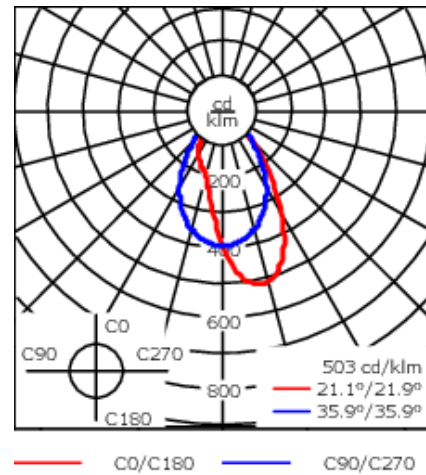

DAC120 LED

Specifications

Material description

Body	Marine-grade, all aluminium construction
Lens	Safety glass lens
Colors	RAL9004 Black RAL9007 Grey Metallic RAL9016 White RAL8019 Dark Bronze
Gasket	Silicone CCG® Controlled Compression Gasket
Fasteners	PCS Polymer Coated Stainless Steel Hardware
Ingress protection	IP66
Impact resistance	IK07
Corrosion resistance	5CE

Electrical description

Driver / Ballast	Integral EC electronic converter in thermally-separated compartment
Power factor	>0.9

WE-EF LIGHTING USA, LLC

410-D Keystone Drive, 15086 Warrendale, PA 15086 - Phone: +1 724 742 0030

customersupport.usa@we-ef.com - <https://we-ef.com/us>

Subject to technical changes and errors. - Generated on 10/23/2024