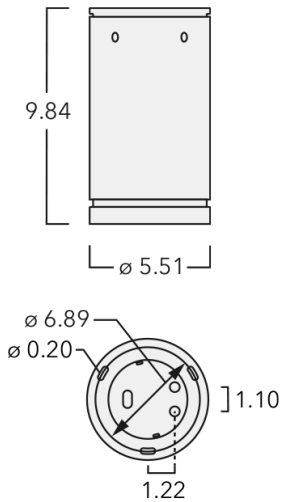

DAC120 LED

Specifications

Material description

Body	Marine-grade, all aluminium construction
Lens	Safety glass lens
Colors	RAL9004 Black RAL9007 Grey Metallic RAL9016 White RAL8019 Dark Bronze
Gasket	Silicone CCG® Controlled Compression Gasket
Fasteners	PCS Polymer Coated Stainless Steel Hardware
Ingress protection	IP66
Impact resistance	IK07
Corrosion resistance	5CE

Electrical description

Driver / Ballast	Integral EC electronic converter in thermally-separated compartment
Power factor	>0.9

WE-EF LIGHTING USA, LLC

410-D Keystone Drive, 15086 Warrendale, PA 15086 - Phone: +1 724 742 0030

customersupport.usa@we-ef.com - <https://we-ef.com/us>

Subject to technical changes and errors. - Generated on 10/23/2024