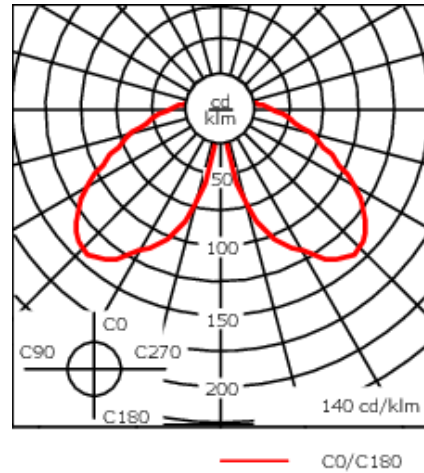

115-1517

LTM440 LED-FT

we-ef

Description

IP66. Class I. IK10. Marine-grade, die-cast aluminum alloy. 5CE superior corrosion protection including PCS hardware. Silicone CCG® Controlled Compression Gasket. Polycarbonate outer lens. Service door with fused cable connecting box. CAD-optimized indirect optics for superior illumination and glare control. 0-10V Dimming comes standard with luminaire.

Specify product with 7 Digit product code - Finish Color. Accessories, such as mounting, optical, and electrical, must be specified separately.

Example: XXX-XXXX-9004 (Black)
+ XXX-XXXX (Accessory 1)

Weight	55.10 lb
Light distribution	symmetric distribution [C60]
Light source	LED-FT-17W (3000K)
CRI	80
Power supply	electronic gear
BUG	B1 U3 G1
LEDs	1
Rated input power	20 W
Rated lumens (lm)	
LED Lumen	2071.2
Total Lumen	2071.2
Ta	25
Nominal Lumen (lm)	
LED Lumen	3070
Total Lumen	3070
Tc	25

115-1517

we-ef

LTM440 LED-FT

Specifications

Material description

Body	Luminaire head, base plate and base plate cover constructed in die cast aluminum
Lens	Clear polycarbonate lens.
Colors	<ul style="list-style-type: none"> RAL9004 Black RAL9007 Grey Metallic RAL9016 White RAL8019 Dark Bronze
Gasket	Silicone rubber gasket
Fasteners	PCS Polymer Coated Stainless Steel hardware
Ingress protection	IP66
Impact resistance	IK10
Corrosion resistance	5CE