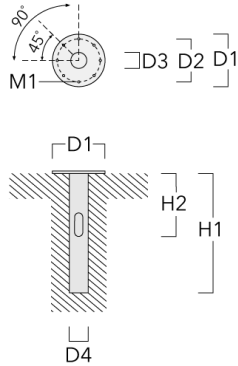

115-1517

we-ef

LTM440 LED-FT

Specifications

Material description

Body	Luminaire head, base plate and base plate cover constructed in die cast aluminum
Lens	Clear polycarbonate lens.
Colors	<ul style="list-style-type: none"> RAL9004 Black RAL9007 Grey Metallic RAL9016 White RAL8019 Dark Bronze
Gasket	Silicone rubber gasket
Fasteners	PCS Polymer Coated Stainless Steel hardware
Ingress protection	IP66
Impact resistance	IK10
Corrosion resistance	5CE

Mounting Accessories

Planted root

Description	Part ID	D1	D2	D3	D4	H1	H2	M1	Weight (lb)
Planted root ESV10	300-0949	16.34	13.39	4.96	5.24	39.37	19.69	0.71	55.78

115-1517

LTM440 LED-FT

we-ef

Optical Accessories