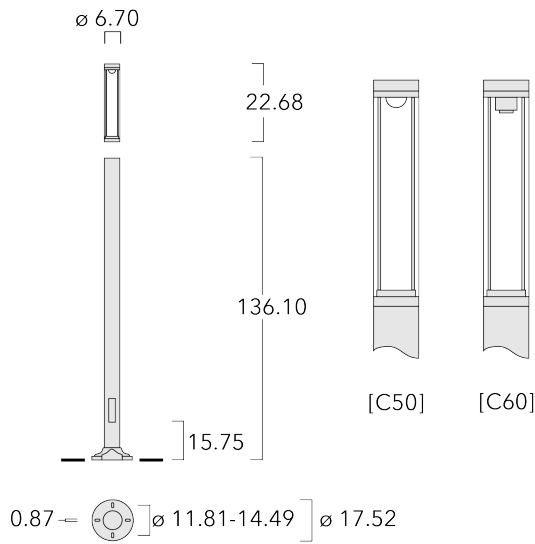

115-1517

LTM440 LED-FT

we-ef

Description

IP66. Class I. IK10. Marine-grade, die-cast aluminum alloy. 5CE superior corrosion protection including PCS hardware. Silicone CCG® Controlled Compression Gasket. Polycarbonate outer lens. Service door with fused cable connecting box. CAD-optimized indirect optics for superior illumination and glare control. 0-10V Dimming comes standard with luminaire.

Specify product with 7 Digit product code - Finish Color. Accessories, such as mounting, optical, and electrical, must be specified separately.

Example: XXX-XXXX-9004 (Black)
+ XXX-XXXX (Accessory 1)

Weight	55.10 lb
Light distribution	symmetric distribution [C60]
Light source	LED-FT-17W (3000K)
CRI	80
Power supply	electronic gear
BUG	B1 U3 G1
LEDs	1
Rated input power	20 W
Rated lumens (lm)	
LED Lumen	2071.2
Total Lumen	2071.2
Ta	25
Nominal Lumen (lm)	
LED Lumen	3070
Total Lumen	3070
Tc	25

115-1517

we-ef

LTM440 LED-FT

Specifications

Material description

Body	Luminaire head, base plate and base plate cover constructed in die cast aluminum
Lens	Clear polycarbonate lens.
Colors	<ul style="list-style-type: none"> RAL9004 Black RAL9007 Grey Metallic RAL9016 White RAL8019 Dark Bronze
Gasket	Silicone rubber gasket
Fasteners	PCS Polymer Coated Stainless Steel hardware
Ingress protection	IP66
Impact resistance	IK10
Corrosion resistance	5CE