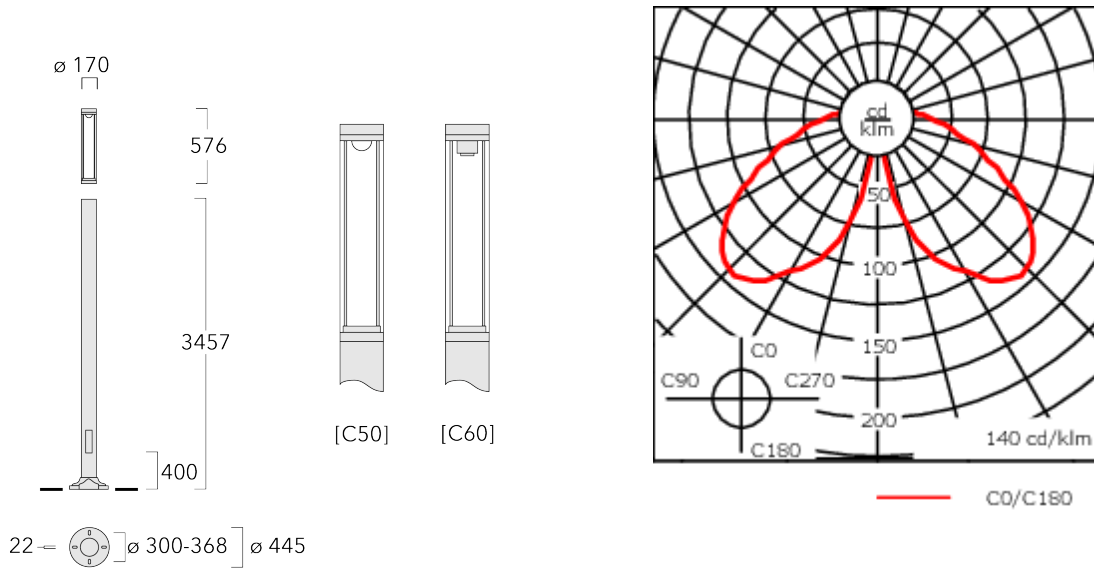

115-1518

LTM440 LED-FT

we-ef

Description

IP66, Class I. Class II on request. IK10. Marine-grade die-cast aluminium alloy. 5CE superior corrosion protection including PCS hardware. Silicone CCG® Controlled Compression Gasket. Polycarbonate main lens. CAD-optimised optics for superior illumination and glare control.

Service door with fused cable connecting box.

Weight	25.00 kg
Light distribution	symmetric distribution [C60]
Light source	LED-FT-17W / 500 mA - 4000 K
CRI	80
Power supply	EC
LEDs	1
Rated input power	20 W
Rated lumens (lm)	
LED Lumen	2158.9
Total Lumen	2158.9
Ta	25
Nominal Lumen (lm)	
LED Lumen	3200
Total Lumen	3200
Tc	25

Fagerhult Lighting Ltd

33-34 Dolben Street, SE1 0UQ London, United Kingdom

<https://we-ef.com/uk>

Subject to technical changes and errors. - Generated on 23/10/2024

Specifications

Material description

Body	Marine-grade, all-aluminium construction
Lens	Polycarbonate lens
Colours	<ul style="list-style-type: none"> RAL9004 Signal black RAL9006 White aluminium RAL9007 Grey aluminium RAL7016 Anthracite grey RAL9016 Traffic white
Gasket	Silicone CCG® Controlled Compression Gasket
Fasteners	PCS Polymer Coated Stainless Steel hardware
Ingress protection	IP66
Impact resistance	IK10
Corrosion resistance	5CE