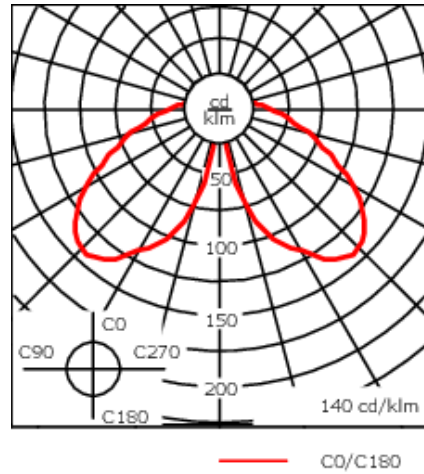

115-1518

LTM440 LED-FT

we-ef

Description

IP66. Class I. IK10. Marine-grade, die-cast aluminum alloy. 5CE superior corrosion protection including PCS hardware. Silicone CCG® Controlled Compression Gasket. Polycarbonate outer lens. Service door with fused cable connecting box. CAD-optimized indirect optics for superior illumination and glare control. 0-10V Dimming comes standard with luminaire.

Specify product with 7 Digit product code - Finish Color. Accessories, such as mounting, optical, and electrical, must be specified separately.

Example: XXX-XXXX-9004 (Black)
+ XXX-XXXX (Accessory 1)

Weight	55.10 lb
Light distribution	symmetric distribution [C60]
Light source	LED-FT-17W (4000K)
CRI	80
Power supply	electronic gear
BUG	B1 U3 G1
LEDs	1
Rated input power	20 W
Rated lumens (lm)	
LED Lumen	2158.9
Total Lumen	2158.9
Ta	25
Nominal Lumen (lm)	
LED Lumen	3200
Total Lumen	3200
Tc	25

115-1518

we-ef

LTM440 LED-FT

Specifications

Material description

Body	Luminaire head, base plate and base plate cover constructed in die cast aluminum
Lens	Clear polycarbonate lens.
Colors	<ul style="list-style-type: none"> RAL9004 Black RAL9007 Grey Metallic RAL9016 White RAL8019 Dark Bronze
Gasket	Silicone rubber gasket
Fasteners	PCS Polymer Coated Stainless Steel hardware
Ingress protection	IP66
Impact resistance	IK10
Corrosion resistance	5CE