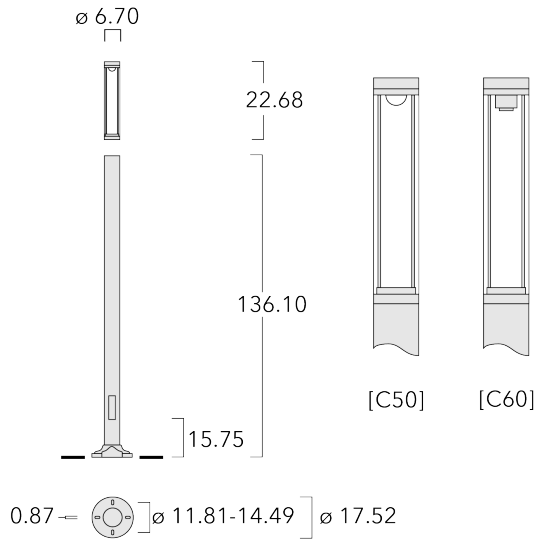

115-1518

LTM440 LED-FT

we-ef

Description

IP66. Class I. IK10. Marine-grade, die-cast aluminum alloy. 5CE superior corrosion protection including PCS hardware. Silicone CCG® Controlled Compression Gasket. Polycarbonate outer lens. Service door with fused cable connecting box. CAD-optimized indirect optics for superior illumination and glare control. 0-10V Dimming comes standard with luminaire.

Specify product with 7 Digit product code - Finish Color. Accessories, such as mounting, optical, and electrical, must be specified separately.

Example: XXX-XXXX-9004 (Black)
+ XXX-XXXX (Accessory 1)

Weight	55.10 lb
Light distribution	symmetric distribution [C60]
Light source	LED-FT-17W (4000K)
CRI	80
Power supply	electronic gear
BUG	B1 U3 G1
LEDs	1
Rated input power	20 W
Rated lumens (lm)	
LED Lumen	2158.9
Total Lumen	2158.9
Ta	25
Nominal Lumen (lm)	
LED Lumen	3200
Total Lumen	3200
Tc	25

115-1518

we-ef

LTM440 LED-FT

Specifications

Material description

Body	Luminaire head, base plate and base plate cover constructed in die cast aluminum
Lens	Clear polycarbonate lens.
Colors	<ul style="list-style-type: none"> RAL9004 Black RAL9007 Grey Metallic RAL9016 White RAL8019 Dark Bronze
Gasket	Silicone rubber gasket
Fasteners	PCS Polymer Coated Stainless Steel hardware
Ingress protection	IP66
Impact resistance	IK10
Corrosion resistance	5CE