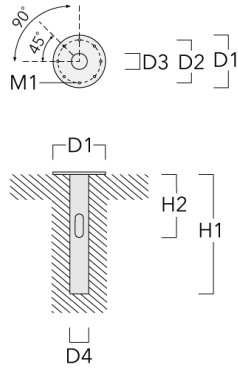

Fagerhult Lighting Ltd

33-34 Dolben Street, SE1 0UQ London, United Kingdom

<https://we-ef.com/uk>

Subject to technical changes and errors. - Generated on 23/10/2024

Mounting Accessories

Planted root

Description	Part ID	D1	D2	D3	D4	H1	H2	M1	Weight (kg)
Planted root ESV10	300-0949	415	340	126	133	1000	500	18	25.30