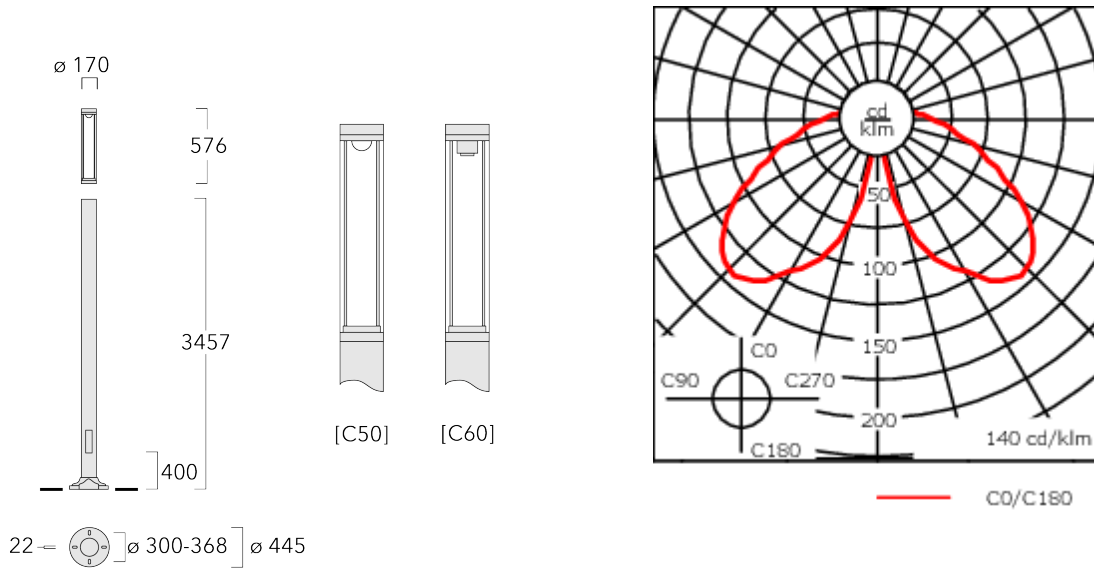

115-1520

LTM440 LED-FT

we-ef

Description

IP66, Class I. Class II on request. IK10. Marine-grade die-cast aluminium alloy. 5CE superior corrosion protection including PCS hardware. Silicone CCG® Controlled Compression Gasket. Polycarbonate main lens. CAD-optimised optics for superior illumination and glare control.

Service door with fused cable connecting box.

Weight	25.00 kg
Light distribution	symmetric distribution [C60]
Light source	LED-FT-24W / 700 mA - 4000 K
CRI	80
Power supply	EC
LEDs	1
Rated input power	27 W

Rated lumens (lm)

LED Lumen	2968.4
Total Lumen	2968.4
Ta	25

Nominal Lumen (lm)

LED Lumen	4400
Total Lumen	4400
Tc	25

Fagerhult Lighting Ltd

33-34 Dolben Street, SE1 0UQ London, United Kingdom

<https://we-ef.com/uk>

Subject to technical changes and errors. - Generated on 23/10/2024

Specifications

Material description

Body	Marine-grade, all-aluminium construction
Lens	Polycarbonate lens
Colours	<ul style="list-style-type: none"> RAL9004 Signal black RAL9006 White aluminium RAL9007 Grey aluminium RAL7016 Anthracite grey RAL9016 Traffic white
Gasket	Silicone CCG® Controlled Compression Gasket
Fasteners	PCS Polymer Coated Stainless Steel hardware
Ingress protection	IP66
Impact resistance	IK10
Corrosion resistance	5CE