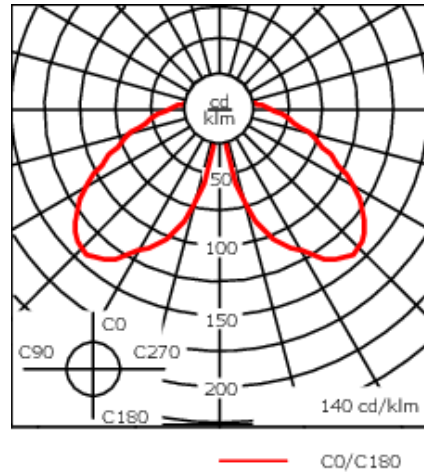

115-1520

LTM440 LED-FT

we-ef

Description

IP66. Class I. IK10. Marine-grade, die-cast aluminum alloy. 5CE superior corrosion protection including PCS hardware. Silicone CCG® Controlled Compression Gasket. Polycarbonate outer lens. Service door with fused cable connecting box. CAD-optimized indirect optics for superior illumination and glare control. 0-10V Dimming comes standard with luminaire.

Specify product with 7 Digit product code - Finish Color. Accessories, such as mounting, optical, and electrical, must be specified separately.

Example: XXX-XXXX-9004 (Black)
+ XXX-XXXX (Accessory 1)

Weight	55.10 lb
Light distribution	symmetric distribution [C60]
Light source	LED-FT-24W (4000K)
CRI	80
Power supply	electronic gear
BUG	B1 U3 G1
LEDs	1
Rated input power	27 W
Rated lumens (lm)	
LED Lumen	2968.4
Total Lumen	2968.4
Ta	25
Nominal Lumen (lm)	
LED Lumen	4400
Total Lumen	4400
Tc	25

115-1520

LTM440 LED-FT

we-ef

Specifications

Material description

Body	Luminaire head, base plate and base plate cover constructed in die cast aluminum
Lens	Clear polycarbonate lens.
Colors	<ul style="list-style-type: none"> RAL9004 Black RAL9007 Grey Metallic RAL9016 White RAL8019 Dark Bronze
Gasket	Silicone rubber gasket
Fasteners	PCS Polymer Coated Stainless Steel hardware
Ingress protection	IP66
Impact resistance	IK10
Corrosion resistance	5CE