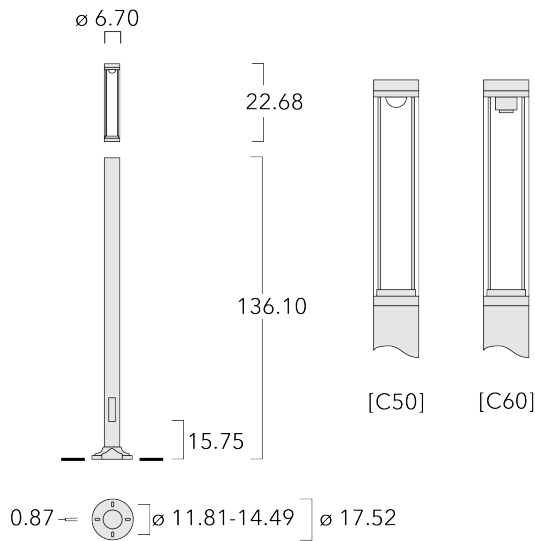

115-1520

LTM440 LED-FT

we-ef

Description

IP66. Class I. IK10. Marine-grade, die-cast aluminum alloy. 5CE superior corrosion protection including PCS hardware. Silicone CCG® Controlled Compression Gasket. Polycarbonate outer lens. Service door with fused cable connecting box. CAD-optimized indirect optics for superior illumination and glare control. 0-10V Dimming comes standard with luminaire.

Specify product with 7 Digit product code - Finish Color. Accessories, such as mounting, optical, and electrical, must be specified separately.

Example: XXX-XXXX-9004 (Black)
+ XXX-XXXX (Accessory 1)

Weight	55.10 lb
Light distribution	symmetric distribution [C60]
Light source	LED-FT-24W (4000K)
CRI	80
Power supply	electronic gear
BUG	B1 U3 G1
LEDs	1
Rated input power	27 W
Rated lumens (lm)	
LED Lumen	2968.4
Total Lumen	2968.4
Ta	25
Nominal Lumen (lm)	
LED Lumen	4400
Total Lumen	4400
Tc	25

115-1520

LTM440 LED-FT

we-ef

Specifications

Material description

Body	Luminaire head, base plate and base plate cover constructed in die cast aluminum
Lens	Clear polycarbonate lens.
Colors	<ul style="list-style-type: none"> RAL9004 Black RAL9007 Grey Metallic RAL9016 White RAL8019 Dark Bronze
Gasket	Silicone rubber gasket
Fasteners	PCS Polymer Coated Stainless Steel hardware
Ingress protection	IP66
Impact resistance	IK10
Corrosion resistance	5CE