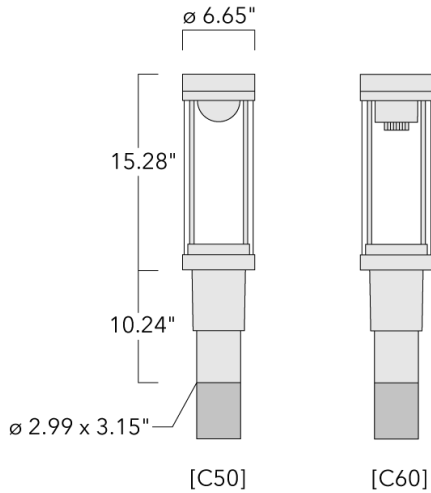

Recommended mounting height 10-20 ft.

Specify product with 7 Digit product code - Finish Color. Accessories, such as mounting, optical, and electrical, must be specified separately.

Example: XXX-XXXX-9004 (Black)
+ XXX-XXXX (Accessory 1)

Weight	11.91 lbs lb
Light distribution	symmetric distribution [C60]
Light source	LED-FT-24W (3000K)
CRI	80
Power supply	electronic gear
BUG	B1 U3 G1
LEDs	1
Rated input power	27 W

Rated lumens (lm)	
LED Lumen	2609.8
Total Lumen	2609.8
Ta	25

Subject to technical changes and errors. - Generated on 10/23/2024

Specifications

Material description

Body	Marine-grade, die-cast aluminum alloy.
Lens	Clear polycarbonate outer lens
Colors	<div style="display: flex; flex-direction: column; gap: 5px;"> <div style="display: flex; align-items: center;"> <div style="width: 20px; height: 10px; background-color: black; margin-right: 5px;"></div> RAL9004 Black </div> <div style="display: flex; align-items: center;"> <div style="width: 20px; height: 10px; background-color: grey; margin-right: 5px;"></div> RAL9007 Grey Metallic </div> <div style="display: flex; align-items: center;"> <div style="width: 20px; height: 10px; background-color: white; margin-right: 5px;"></div> RAL9016 White </div> <div style="display: flex; align-items: center;"> <div style="width: 20px; height: 10px; background-color: darkgrey; margin-right: 5px;"></div> RAL8019 Dark Bronze </div> </div>
Gasket	Silicone rubber gasket
Fasteners	PCS polymer coated stainless steel hardware
Ingress protection	IP66
Impact resistance	IK09
Corrosion resistance	5CE
Windage	0.104 m ²