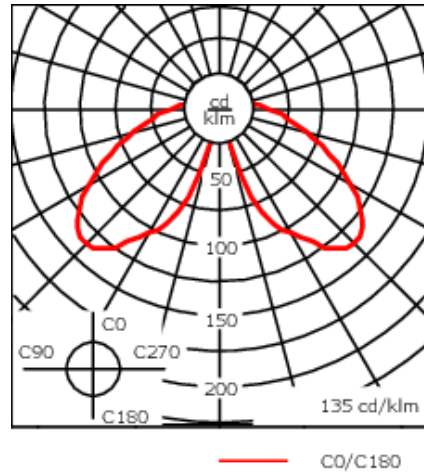

Specifications

Material description

Body	Marine-grade, die-cast aluminum alloy.
Lens	Clear polycarbonate outer lens
Colors	RAL9004 Black RAL9007 Grey Metallic RAL9016 White RAL8019 Dark Bronze
Gasket	Silicone rubber gasket
Fasteners	PCS polymer coated stainless steel hardware
Ingress protection	IP66
Impact resistance	IK09
Corrosion resistance	5CE
Windage	0.104 m²