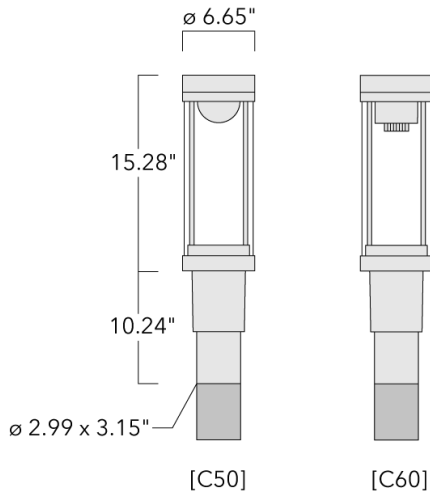

Specifications

Material description

Body	Marine-grade, die-cast aluminum alloy.
Lens	Clear polycarbonate outer lens
Colors	RAL9004 Black RAL9007 Grey Metallic RAL9016 White RAL8019 Dark Bronze
Gasket	Silicone rubber gasket
Fasteners	PCS polymer coated stainless steel hardware
Ingress protection	IP66
Impact resistance	IK09
Corrosion resistance	5CE
Windage	0.104 m²