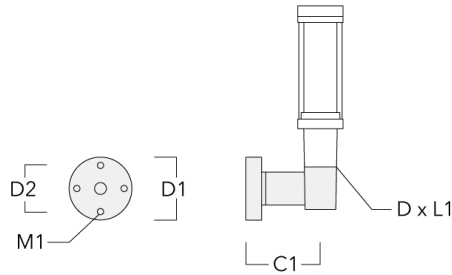

Mounting Accessories

Wall and pole brackets RZ

Description	Part ID	C1	D1	D2	D x L1	M1	Weight(lb)
RZ0-400 Wall bracket, single	115-1324	10.90"	9.1"	7.67"	3" x 3"	0.47"	7.72 lbs