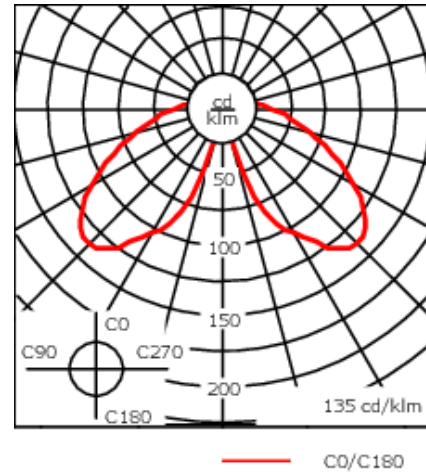

Specifications

Material description

Body	Marine-grade, die-cast aluminum alloy.
Lens	Clear polycarbonate outer lens
Colors	RAL9004 Black RAL9007 Grey Metallic RAL9016 White RAL8019 Dark Bronze
Gasket	Silicone rubber gasket
Fasteners	PCS polymer coated stainless steel hardware
Ingress protection	IP66
Impact resistance	IK09
Corrosion resistance	5CE
Windage	0.104 m²