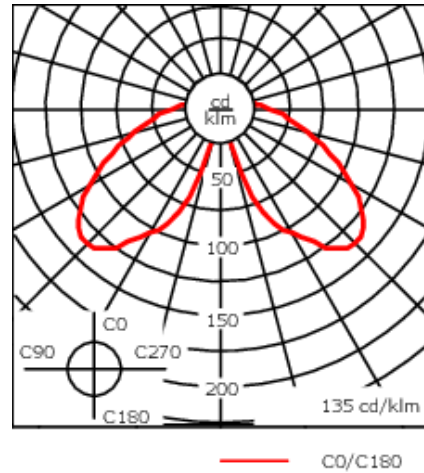

Specifications

Material description

Body	Marine-grade, die-cast aluminum alloy.
Lens	Clear polycarbonate outer lens
Colors	RAL9004 Black RAL9007 Grey Metallic RAL9016 White RAL8019 Dark Bronze
Gasket	Silicone rubber gasket
Fasteners	PCS polymer coated stainless steel hardware
Ingress protection	IP66
Impact resistance	IK09
Corrosion resistance	5CE
Windage	0.104 m²