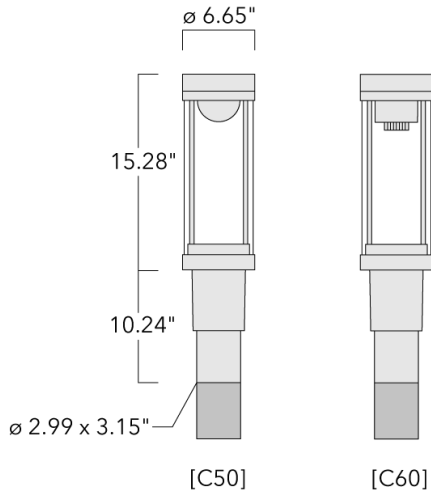

Specifications

Material description

Body	Marine-grade, die-cast aluminum alloy.
Lens	Clear polycarbonate outer lens
Colors	RAL9004 Black RAL9007 Grey Metallic RAL9016 White RAL8019 Dark Bronze
Gasket	Silicone rubber gasket
Fasteners	PCS polymer coated stainless steel hardware
Ingress protection	IP66
Impact resistance	IK09
Corrosion resistance	5CE
Windage	0.104 m²