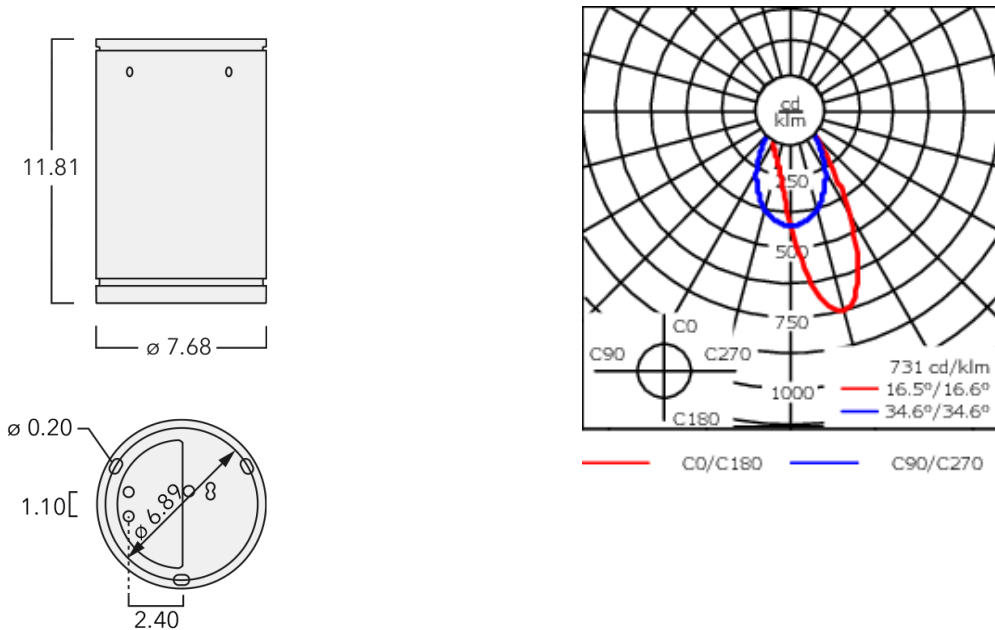

DAC140 LED

Specifications

Material description

Body	Marine-grade, all aluminium construction
Lens	Safety glass lens
Colors	RAL9004 Black RAL9007 Grey Metallic RAL9016 White RAL8019 Dark Bronze
Gasket	Silicone CCG® Controlled Compression Gasket
Fasteners	PCS Polymer Coated Stainless Steel Hardware
Ingress protection	IP66
Impact resistance	IK07
Corrosion resistance	5CE

Electrical description

Driver / Ballast	Integral EC electronic converter in thermally-separated compartment
Power factor	> 0.9

WE-EF LIGHTING USA, LLC

410-D Keystone Drive, 15086 Warrendale, PA 15086 - Phone: +1 724 742 0030

customersupport.usa@we-ef.com - <https://we-ef.com/us>

Subject to technical changes and errors. - Generated on 11/23/2024