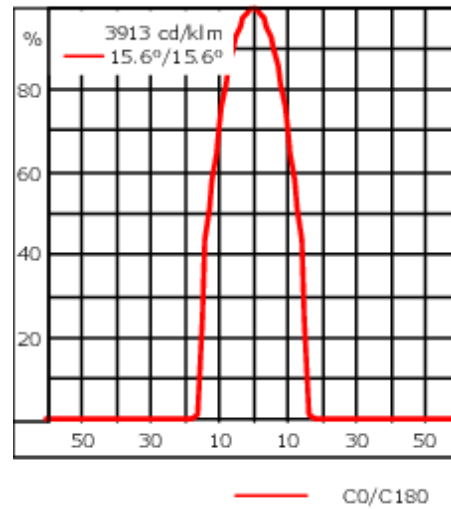

Description

Profile Projector [ZP] for zoom spot. Spherical and aspherical, double flat convex lens system.

IP66, Class III. IK07. Marine-grade, die-cast aluminium alloy. 5CE superior corrosion protection including PCS hardware. Silicone CCG® Controlled Compression Gasket. Safety glass lens. Electronic control gear in separate gear box (constant current), prewired. Gearbox to be ordered separately. One factory installed flange plug M8 x 1.5. Cable length 10 ft. CAD-optimised optics for superior illumination and glare control. Factory-installed LED circuit board.

Weight	0.85 kg
Light distribution	symmetric Zoom-Projector [ZP] - min aperture angle
Light source	LED-1/6W / 500 mA - 2700 K
CRI	80
Power supply	EC
LEDs	1
Rated input power	7.5 W
Rated lumens (lm)	
LED Lumen	394.6
Total Lumen	394.6
Ta	25
Nominal Lumen (lm)	
LED Lumen	670
Total Lumen	670
Tc	25