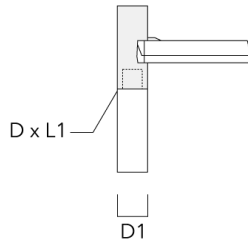

info@we-ef.com - <https://we-ef.com>

Subject to technical changes and errors. - Generated on 23/10/2024

Mounting Accessories

Wall and pole brackets RM

Description	Part ID	C1	C2	C3	D1	D × L1	H1	H2	M1	Weight (kg)
RM1-76 Pole bracket, single	105-9847				102	76 x 80				1.00