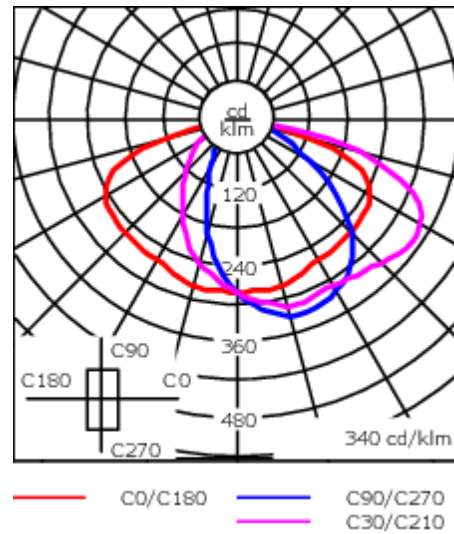

105-9771

RMC320 LED

we-ef

Specifications

Material description

Body	Marine-grade, die-cast aluminium alloy
Lens	RFC® Reflection Free Contour technology
Colours	RAL9004 Signal black RAL9006 White aluminium RAL9007 Grey aluminium RAL7016 Anthracite grey RAL9016 Traffic white
Gasket	Silicone CCG® Controlled Compression Gasket
Fasteners	PCS Polymer Coated Stainless Steel Hardware
Ingress protection	IP66
Impact resistance	IK08
Corrosion resistance	5CE
Windage	0.046 m²

Electrical description

Power supply	220-240V / 50-60 Hz
Driver / Ballast	Integral EC electronic converter. DALI
Power factor	> 0.9
Surge protection	6/6 kV (optional SP10)

WE-EF LEUCHTEN GmbH

Töpinger Straße 16, 29646 Bispingen, Germany - Phone: +49 5194 909-0

info@we-ef.com - <https://we-ef.com>

Subject to technical changes and errors. - Generated on 23/10/2024