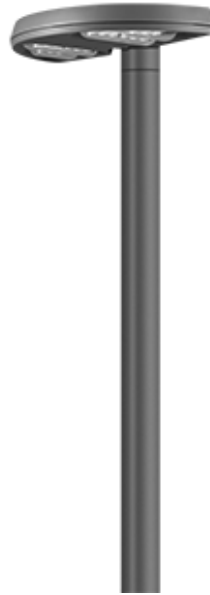

105-9775

RMC320 LED

**we-ef**

**Description**

Surface-mounted wall luminaire.

IP66. Class I. IK07. Marine-grade, die-cast aluminum alloy. 5CE superior corrosion protection including PCS hardware. Silicone CCG® Controlled Compression Gasket. Safety glass lens. Two cable entries. CAD-optimized optics for superior illumination and glare control. Integral driver. OLC® One LED Concept. Factory-installed LED circuit board. 0-10V Dimming comes standard with luminaire.

Suitable for Up, Down, or Up/Down light distribution. Suitable for installation over 4" recessed junction box. Emergency Lighting Package option available; to be specified as accessory with order.

Specify product with 7 Digit product code - Finish Color. Accessories, such as mounting, optical, and electrical, must be specified separately.

Example: XXX-XXXX-9004 (Black)  
+ XXX-XXXX (Accessory 1)

Weight	16.50 lb
Light distribution	[S60] Type III Short
Light source	LED-18/18W / 350 mA - 4000 K
CRI	80
Power supply	electronic gear
BUG	B1 U0 G1
LEDs	18
Rated input power	21 W