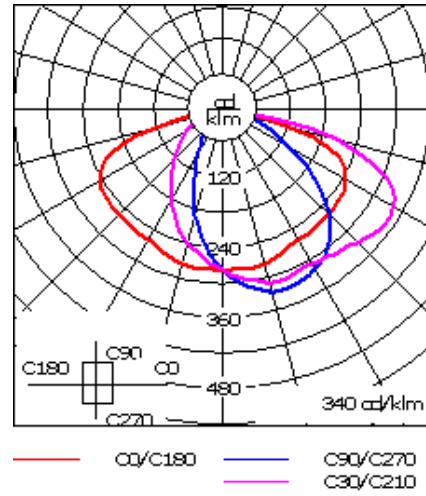

105-9775
RMC320 LED

Specifications
Material description

Body	Marine-grade die-cast aluminium alloy
Lens	PMMA RFC® Reflection Free Contour technology
Colors	 RAL9004 Black RAL9007 Grey Metallic RAL9016 White RAL8019 Dark Bronze
Gasket	Silicone rubber gasket
Fasteners	PCS Polymer Coated Stainless Steel hardware
Ingress protection	IP66
Impact resistance	IK08
Corrosion resistance	5CE
Windage	0.4