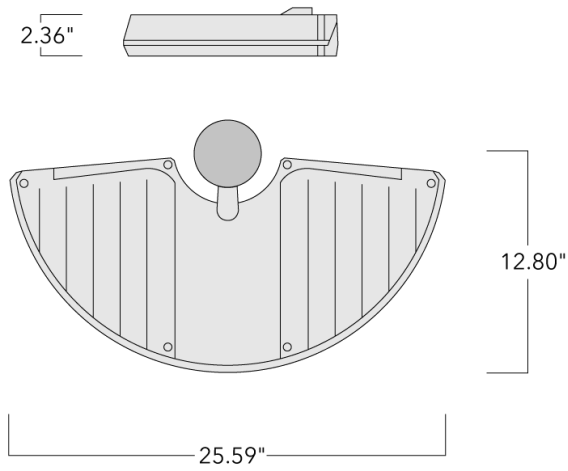

105-9775
RMC320 LED

Specifications
Material description

Body	Marine-grade die-cast aluminium alloy
Lens	PMMA RFC® Reflection Free Contour technology
Colors	 RAL9004 Black RAL9007 Grey Metallic RAL9016 White RAL8019 Dark Bronze
Gasket	Silicone rubber gasket
Fasteners	PCS Polymer Coated Stainless Steel hardware
Ingress protection	IP66
Impact resistance	IK08
Corrosion resistance	5CE
Windage	0.4