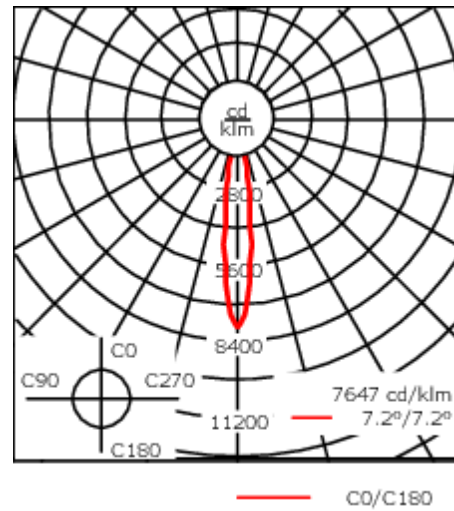

134-2526

DAS140-PR LED

we-ef

Description

IP66, Class I. IK07. Marine-grade, all aluminium construction. 5CE superior corrosion protection including PCS hardware. Silicone CCG® gasket. Safety glass lens. Two cable entries. Ceiling mount through canopy. Pendulum rod 0.5 - 1.5 m can be selected in 0.1 m increments. To be specified at time at ordering. Integral EC electronic converter in thermally separated compartment. CAD-optimised optics for superior illumination and glare control. Factory installed LED circuit board. The luminaire is factory-sealed and does not need to be opened during installation.

Other standardised housing lengths available on request.

Optional 2200 K version available. To be specified at time of ordering.

Weight	5.50 kg
Light distribution	symmetric, very narrow beam [EE]
Light source	LED-24/48W / 700 mA - 2700 K
CRI	80
Power supply	EC
LEDs	24
Rated input power	54 W

Nominal Lumen (lm)

LED Lumen	270
Total Lumen	6480
T_j	85

Rated lumens (lm)

LED Lumen	231.1
Total Lumen	5546.8
T_a	25

WE-EF LEUCHTEN GmbH

Töpinger Straße 16, 29646 Bispingen, Germany - Phone: +49 5194 909-0
info@we-ef.com - <https://we-ef.com>

Subject to technical changes and errors. - Generated on 23/10/2024