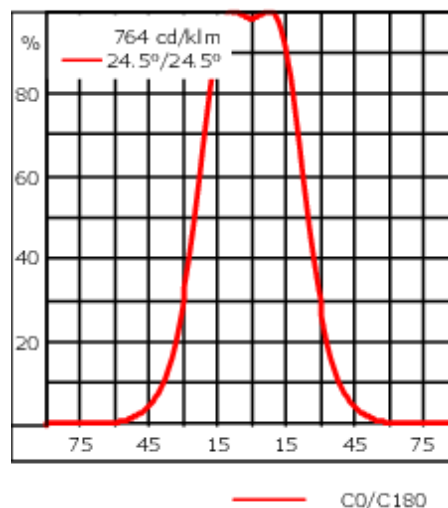

FLC321 - embout adaptable

Spécifications

Description du matériel

Corps	Corps en fonte d'aluminium
Lentille	Verre de sécurité
Couleurs	RAL9004 Noir de sécurité RAL9007 Aluminium gris RAL7016 Gris anthracite RAL9016 Blanc signalisation
Joint	Joint silicone CCG®
Visserie	PCS Inox avec revêtement polymère
IP	IP66
IK	IK08
Protection contre la corrosion	5CE
Surface exposée au vent	0.040 m²

Description électrique

Driver	Driver électronique
Power factor	>0.9

Informations complémentaires

Durée de vie	Ta=25° L90B10 > 90000h
Classe d'efficacité énergétique	C-D

WE-EF Switzerland AG

Himmelrichstrasse 6, 6003 Luzern - Téléphone: +41 22 752 49 94

info.switzerland@we-ef.com - <https://we-ef.com/ch_fr>

Sous réserve de modifications techniques et d'erreurs. - Généré le 23/11/2024