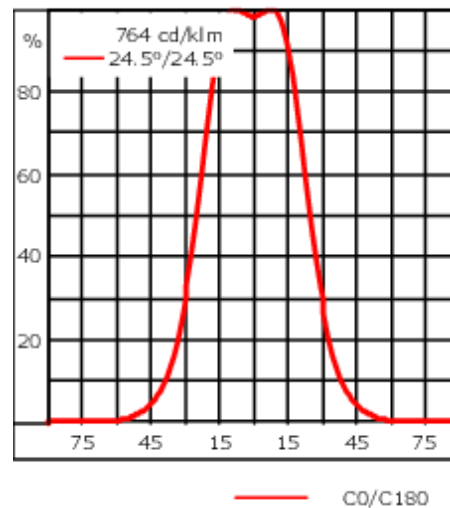

Spécifications

Description du matériel

Corps	Corps en fonte d'aluminium
Lentille	Verre de sécurité
Couleurs	RAL9004 Noir de sécurité RAL9007 Aluminium gris RAL7016 Gris anthracite RAL9016 Blanc signalisation
Joint	Joint silicone CCG®
Visserie	PCS Inox avec revêtement polymère
IP	IP66
IK	IK08
Protection contre la corrosion	5CE
Surface exposée au vent	0.040 m²

Description électrique

Driver	Driver électronique
Power factor	>0.9

Informations complémentaires

Durée de vie	Ta=25° L90B10 > 90000h
Classe d'efficacité énergétique	C-D

WE-EF Switzerland AG

Himmelrichstrasse 6, 6003 Luzern - Téléphone: +41 22 752 49 94

info.switzerland@we-ef.com - <https://we-ef.com/ch_fr>

Sous réserve de modifications techniques et d'erreurs. - Généré le 23/10/2024