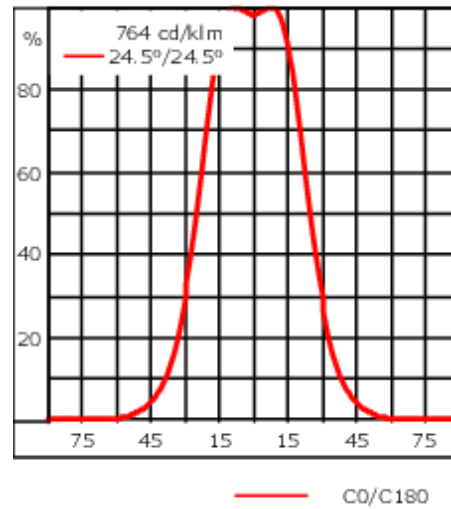

Spécifications

Description du matériel

Corps	Corps en fonte d'aluminium
Lentille	Verre de sécurité
Couleurs	RAL9004 Noir de sécurité RAL9007 Aluminium gris RAL7016 Gris anthracite RAL9016 Blanc signalisation
Joint	Joint silicone CCG®
Visserie	PCS Inox avec revêtement polymère
IP	IP66
IK	IK08
Protection contre la corrosion	5CE
Surface exposée au vent	0.040 m²

Description électrique

Driver	Driver électronique
Power factor	>0.9

Informations complémentaires

Durée de vie	Ta=25° L90B10 > 90000h
Classe d'efficacité énergétique	C-D