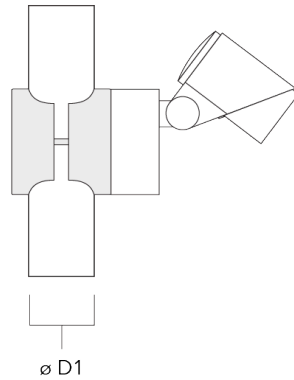

Subject to technical changes and errors. - Generated on 23/11/2024

Mounting Accessories

Planted root

Description	Part ID	D1	D2	D3	D4	H1	H2	M1	Weight(kg)
Planted root ESV4	300-0461	145	130	102	108	400	350	8	7.85

Short post EM

Description	Part ID	A	B	C1	D1	Weight(kg)
Short post EM1 for FLC311/321	146-7169	26	200	120	160	1.80

FLC321 Surface mounted

Pole clamp SP

Description	Part ID	D1	Weight (kg)
Pole clamp SP1-M5, single (Ø 38-60)	146-7201	38-60	1.20

Pole clamp SP1-M5, single (Ø 76-89)	146-7202	76-89	1.10
-------------------------------------	----------	-------	------

FLC321 Surface mounted

Description	Part ID	D1	Weight (kg)
Pole clamp SP2-M5, single (Ø 38-60)	146-7203	38-60	1.30

Pole clamp SP2-M5, single (Ø 76-89)	146-7204	76-89	1.20
-------------------------------------	----------	-------	------

145-9967

FLC321 Surface mounted

Optical Accessories

Flood lens

Description	Part ID	C1
IO-360-FLC321	145-9992	87