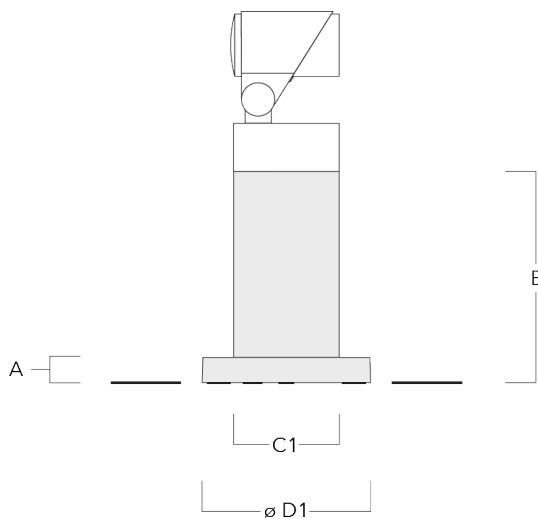

Subject to technical changes and errors. - Generated on 23/11/2024

Mounting Accessories

Planted root

Description	Part ID	D1	D2	D3	D4	H1	H2	M1	Weight(kg)
Planted root ESV4	300-0461	145	130	102	108	400	350	8	7.85

Short post EM

Description	Part ID	A	B	C1	D1	Weight(kg)
Short post EM1 for FLC311/321	146-7169	26	200	120	160	1.80

FLC321 Surface mounted

Pole clamp SP

Description	Part ID	D1	Weight (kg)
Pole clamp SP1-M5, single (Ø 38-60)	146-7201	38-60	1.20

Pole clamp SP1-M5, single (Ø 76-89)	146-7202	76-89	1.10
-------------------------------------	----------	-------	------

FLC321 Surface mounted

Description	Part ID	D1	Weight (kg)
Pole clamp SP2-M5, single (Ø 38-60)	146-7203	38-60	1.30

Pole clamp SP2-M5, single (Ø 76-89)	146-7204	76-89	1.20
-------------------------------------	----------	-------	------

145-9967

FLC321 Surface mounted

Optical Accessories

Flood lens

Description	Part ID	C1
IO-360-FLC321	145-9992	87