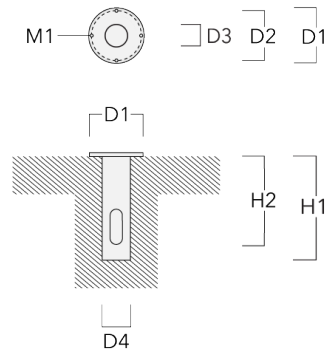

Subject to technical changes and errors. - Generated on 23/11/2024

Mounting Accessories

Planted root

Description	Part ID	D1	D2	D3	D4	H1	H2	M1	Weight(kg)
Planted root ESV4	300-0461	145	130	102	108	400	350	8	7.85

Short post EM

Description	Part ID	A	B	C1	D1	Weight(kg)
Short post EM1 for FLC311/321	146-7169	26	200	120	160	1.80

FLC321 Surface mounted

Pole clamp SP

Description	Part ID	D1	Weight (kg)
Pole clamp SP1-M5, single (Ø 38-60)	146-7201	38-60	1.20

Pole clamp SP1-M5, single (Ø 76-89)	146-7202	76-89	1.10
-------------------------------------	----------	-------	------

FLC321 Surface mounted

Description	Part ID	D1	Weight (kg)
Pole clamp SP2-M5, single (Ø 38-60)	146-7203	38-60	1.30