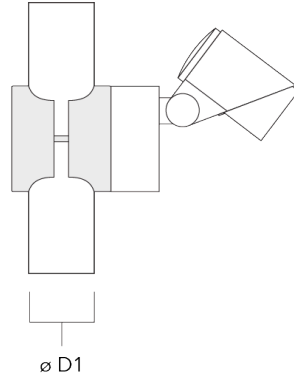

Subject to technical changes and errors. - Generated on 23/11/2024

Mounting Accessories

Planted root

Description	Part ID	D1	D2	D3	D4	H1	H2	M1	Weight(kg)
Planted root ESV4	300-0461	145	130	102	108	400	350	8	7.85

Short post EM

Description	Part ID	A	B	C1	D1	Weight(kg)
Short post EM1 for FLC311/321	146-7169	26	200	120	160	1.80

FLC321 Surface mounted

Pole clamp SP

Description	Part ID	D1	Weight (kg)
Pole clamp SP1-M5, single (Ø 38-60)	146-7201	38-60	1.20

Pole clamp SP1-M5, single (Ø 76-89)	146-7202	76-89	1.10
-------------------------------------	----------	-------	------

FLC321 Surface mounted

Description	Part ID	D1	Weight (kg)
Pole clamp SP2-M5, single (Ø 38-60)	146-7203	38-60	1.30

Pole clamp SP2-M5, single (Ø 76-89)	146-7204	76-89	1.20
-------------------------------------	----------	-------	------

145-9967

FLC321 Surface mounted

Optical Accessories

Flood lens

Description	Part ID	C1
IO-360-FLC321	145-9992	87