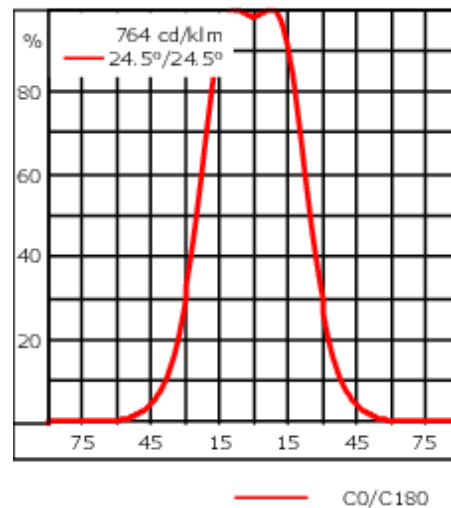

FLC321 Surface mounted

Specifications

Material description

Body	Marine-grade, die-cast aluminium alloy
Lens	Safety glass lens
Colours	RAL9004 Signal black RAL9006 White aluminium RAL9007 Grey aluminium RAL7016 Anthracite grey RAL9016 Traffic white
Gasket	Silicone CCG® Controlled Compression Gasket
Fasteners	PCS hardware
Ingress protection	IP66
Impact resistance	IK08
Corrosion resistance	5CE
Windage	0.045 m²

Electrical description

Driver / Ballast	Integral EC electronic converter
Power factor	>0.9

Additional information

Lifetime	Ta=25° L90B10 > 90000h
Energy efficiency class	C-D (Light source)

WE-EF LEUCHTEN GmbH

Töpinger Straße 16, 29646 Bispingen, Germany - Phone: +49 5194 909-0
info@we-ef.com - <https://we-ef.com>

Subject to technical changes and errors. - Generated on 23/10/2024