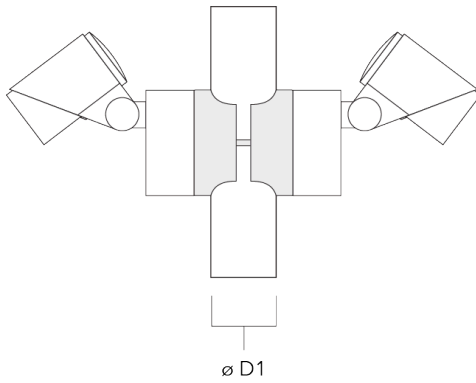

Subject to technical changes and errors. - Generated on 23/11/2024

Mounting Accessories

Planted root

Description	Part ID	D1	D2	D3	D4	H1	H2	M1	Weight(kg)
Planted root ESV4	300-0461	145	130	102	108	400	350	8	7.85

Short post EM

Description	Part ID	A	B	C1	D1	Weight(kg)
Short post EM1 for FLC311/321	146-7169	26	200	120	160	1.80

FLC321 Surface mounted

Pole clamp SP

Description	Part ID	D1	Weight (kg)
Pole clamp SP1-M5, single (Ø 38-60)	146-7201	38-60	1.20

Pole clamp SP1-M5, single (Ø 76-89)	146-7202	76-89	1.10
-------------------------------------	----------	-------	------

145-9971

we-ef

FLC321 Surface mounted

Description	Part ID	D1	Weight (kg)
Pole clamp SP2-M5, single (Ø 38-60)	146-7203	38-60	1.30

Pole clamp SP2-M5, single (Ø 76-89)	146-7204	76-89	1.20
-------------------------------------	----------	-------	------

145-9971

FLC321 Surface mounted

Optical Accessories

Flood lens

Description	Part ID	C1
IO-360-FLC321	145-9992	87