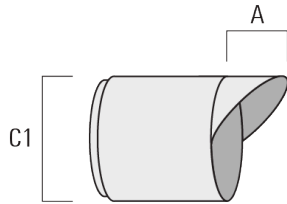

FLC321 Surface mounted

Glare shield

Description	Part ID	A	C1
ES-FLC321	145-9995	55	114