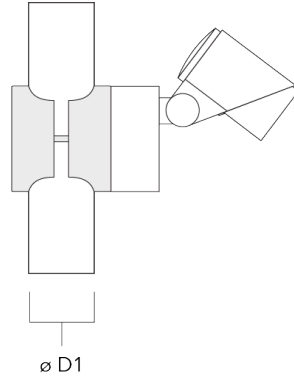

Subject to technical changes and errors. - Generated on 23/11/2024

Mounting Accessories

Planted root

Description	Part ID	D1	D2	D3	D4	H1	H2	M1	Weight(kg)
Planted root ESV4	300-0461	145	130	102	108	400	350	8	7.85

Short post EM

Description	Part ID	A	B	C1	D1	Weight(kg)
Short post EM1 for FLC311/321	146-7169	26	200	120	160	1.80

FLC321 Surface mounted

Pole clamp SP

Description	Part ID	D1	Weight (kg)
Pole clamp SP1-M5, single (Ø 38-60)	146-7201	38-60	1.20

Pole clamp SP1-M5, single (Ø 76-89)	146-7202	76-89	1.10
-------------------------------------	----------	-------	------

145-9971

we-ef

FLC321 Surface mounted

Description	Part ID	D1	Weight (kg)
Pole clamp SP2-M5, single (Ø 38-60)	146-7203	38-60	1.30

Pole clamp SP2-M5, single (Ø 76-89)	146-7204	76-89	1.20
-------------------------------------	----------	-------	------

145-9971

FLC321 Surface mounted

Optical Accessories

Flood lens

Description	Part ID	C1
IO-360-FLC321	145-9992	87