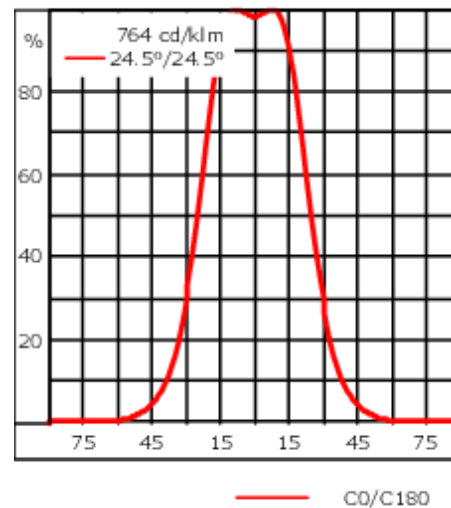

FLC321 Surface mounted

Specifications

Material description

Body	Marine-grade, die-cast aluminium alloy
Lens	Safety glass lens
Colours	RAL9004 Signal black RAL9006 White aluminium RAL9007 Grey aluminium RAL7016 Anthracite grey RAL9016 Traffic white
Gasket	Silicone CCG® Controlled Compression Gasket
Fasteners	PCS hardware
Ingress protection	IP66
Impact resistance	IK08
Corrosion resistance	5CE
Windage	0.045 m²

Electrical description

Driver / Ballast	Integral EC electronic converter
Power factor	>0.9

Additional information

Lifetime	Ta=25° L90B10 > 90000h
Energy efficiency class	C-D (Light source)

WE-EF LEUCHTEN GmbH

Töpinger Straße 16, 29646 Bispingen, Germany - Phone: +49 5194 909-0
info@we-ef.com - <https://we-ef.com>

Subject to technical changes and errors. - Generated on 23/11/2024