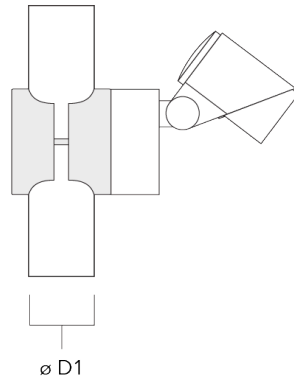

Subject to technical changes and errors. - Generated on 23/11/2024

Mounting Accessories

Planted root

Description	Part ID	D1	D2	D3	D4	H1	H2	M1	Weight(kg)
Planted root ESV4	300-0461	145	130	102	108	400	350	8	7.85

Short post EM

Description	Part ID	A	B	C1	D1	Weight(kg)
Short post EM1 for FLC311/321	146-7169	26	200	120	160	1.80

FLC321 Surface mounted

Pole clamp SP

Description	Part ID	D1	Weight (kg)
Pole clamp SP1-M5, single (Ø 38-60)	146-7201	38-60	1.20

Pole clamp SP1-M5, single (Ø 76-89)	146-7202	76-89	1.10
-------------------------------------	----------	-------	------

145-9971

we-ef

FLC321 Surface mounted

Description	Part ID	D1	Weight (kg)
Pole clamp SP2-M5, single (Ø 38-60)	146-7203	38-60	1.30

Pole clamp SP2-M5, single (Ø 76-89)	146-7204	76-89	1.20
-------------------------------------	----------	-------	------

145-9971

FLC321 Surface mounted

Optical Accessories

Flood lens

Description	Part ID	C1
IO-360-FLC321	145-9992	87