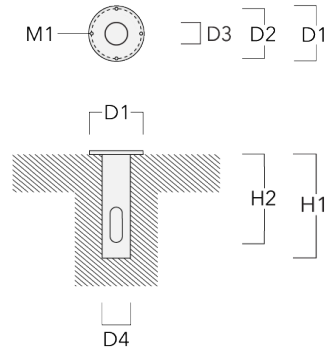

Subject to technical changes and errors. - Generated on 23/11/2024

Mounting Accessories

Planted root

Description	Part ID	D1	D2	D3	D4	H1	H2	M1	Weight(kg)
Planted root ESV4	300-0461	145	130	102	108	400	350	8	7.85

Short post EM

Description	Part ID	A	B	C1	D1	Weight(kg)
Short post EM1 for FLC311/321	146-7169	26	200	120	160	1.80

FLC321 Surface mounted

Pole clamp SP

Description	Part ID	D1	Weight (kg)
Pole clamp SP1-M5, single (Ø 38-60)	146-7201	38-60	1.20