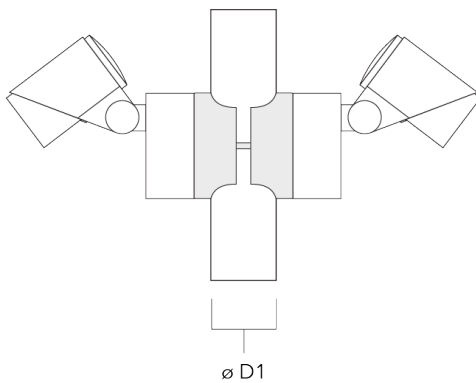

Subject to technical changes and errors. - Generated on 23/11/2024

Mounting Accessories

Planted root

Description	Part ID	D1	D2	D3	D4	H1	H2	M1	Weight(kg)
Planted root ESV4	300-0461	145	130	102	108	400	350	8	7.85

Short post EM

Description	Part ID	A	B	C1	D1	Weight(kg)
Short post EM1 for FLC311/321	146-7169	26	200	120	160	1.80

FLC321 Surface mounted

Pole clamp SP

Description	Part ID	D1	Weight (kg)
Pole clamp SP1-M5, single (Ø 38-60)	146-7201	38-60	1.20

Pole clamp SP1-M5, single (Ø 76-89)	146-7202	76-89	1.10
-------------------------------------	----------	-------	------

145-9971

we-ef

FLC321 Surface mounted

Description	Part ID	D1	Weight (kg)
Pole clamp SP2-M5, single (Ø 38-60)	146-7203	38-60	1.30

Pole clamp SP2-M5, single (Ø 76-89)	146-7204	76-89	1.20
-------------------------------------	----------	-------	------

145-9971

FLC321 Surface mounted

Optical Accessories

Flood lens

Description	Part ID	C1
IO-360-FLC321	145-9992	87