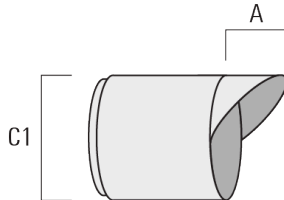

FLC321 Surface mounted

Description	Part ID	C1
Wallwash lens IO-20	145-9993	87

Honeycomb louvre

Description	Part ID	C1
Honeycomb louvre IW	145-9994	87

Glare shield

FLC321 Surface mounted

Description	Part ID	A	C1
Glare shield ES	145-9995	55	114