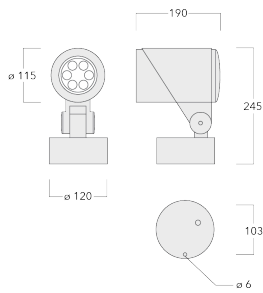

24VDC low voltage versions, ON-OFF or 0-10 V Class III.

Remote 24VDC power supply to be ordered separately.

Optical accessories are factory-installed. To be specified at time of ordering.

Weight	3.10 kg
Light distribution	symmetric, wide beam [B]
Light source	LED-6/12W / 700 mA - 4000 K
CRI	80
Power supply	EC
LEDs	6
Rated input power	14.5 W

Nominal Lumen (lm)

LED Lumen	310
Total Lumen	1860
Tj	85

Rated lumens (lm)

LED Lumen	169.9
Total Lumen	1019.3
Ta	25

FLC321 Surface mounted

Specifications

Material description

Body	Marine-grade, die-cast aluminium alloy
Lens	Safety glass lens
Colours	<div style="display: flex; align-items: center;"> <div style="width: 20px; height: 15px; background-color: black; margin-right: 5px;"></div> RAL9004 Signal black </div> <div style="display: flex; align-items: center; margin-top: 5px;"> <div style="width: 20px; height: 15px; background-color: #808080; margin-right: 5px;"></div> RAL9007 Grey aluminium </div> <div style="display: flex; align-items: center; margin-top: 5px;"> <div style="width: 20px; height: 15px; background-color: #404040; margin-right: 5px;"></div> RAL7016 Anthracite grey </div> <div style="display: flex; align-items: center; margin-top: 5px;"> <div style="width: 20px; height: 15px; background-color: #e0e0e0; margin-right: 5px;"></div> RAL9016 Traffic white </div>
Gasket	Silicone CCG® Controlled Compression Gasket
Fasteners	PCS hardware
Ingress protection	IP66
Impact resistance	IK08
Corrosion resistance	5CE
Windage	0.045 m ²

Mounting Accessories

Planted root

Description	Part ID	D1	D2	D3	D4	H1	H2	M1	T1	T2	Weight (kg)
Planted root ESV4	300-0461-AP	150	130	60	89	400	350	8	200	50 x 100	3.85

Short post

Description	Part ID	A	B	C1	D1	Weight (kg)
Short post EM1 for FLC311/321	146-7169	26	200	120	160	1.80