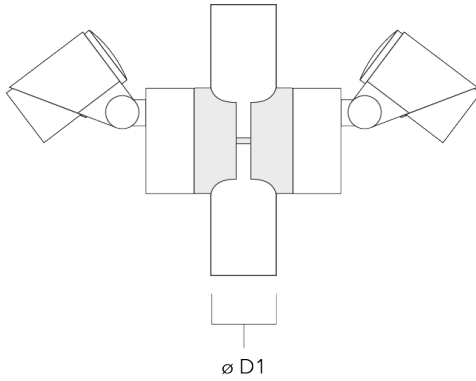

Mounting Accessories

Planted root

Description	Part ID	D1	D2	D3	D4	H1	H2	M1	T1	T2	Weight (kg)
Planted root ESV4	300-0461-AP	150	130	60	89	400	350	8	200	50 x 100	3.85

Short post

Description	Part ID	A	B	C1	D1	Weight (kg)
Short post EM1 for FLC311/321	146-7169	26	200	120	160	1.80

FLC321 Surface mounted

Pole clamp SP - Tiltable

Description	Part ID	D1	Weight (kg)
Pole clamp SP1-M5, single (Ø 38-60)	146-7201	38-60	1.20

Pole clamp SP1-M5, single (Ø 76-89)	146-7202	76-89	1.10
-------------------------------------	----------	-------	------

145-9971

we-ef

FLC321 Surface mounted

Description	Part ID	D1	Weight (kg)
Pole clamp SP2-M5, single (Ø 38-60)	146-7203	38-60	1.30

Pole clamp SP2-M5, single (Ø 76-89)	146-7204	76-89	1.20
-------------------------------------	----------	-------	------