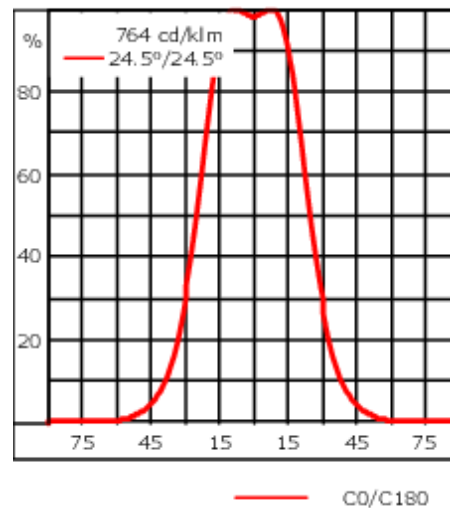

FLC321 Surface mounted

Specifications

Material description

Body	Marine-grade, die-cast aluminium alloy
Lens	Safety glass lens
Colours	RAL9004 Signal black RAL9007 Grey aluminium RAL7016 Anthracite grey RAL9016 Traffic white
Gasket	Silicone CCG® Controlled Compression Gasket
Fasteners	PCS hardware
Ingress protection	IP66
Impact resistance	IK08
Corrosion resistance	5CE
Windage	0.045 m²

Electrical description

Driver / Ballast	Integral EC electronic converter (mains voltage). Integral LED electronic driver (24VDC low voltage).
Power factor	>0.9

Additional information

Lifetime	T_a=25° L90B10 > 90000h