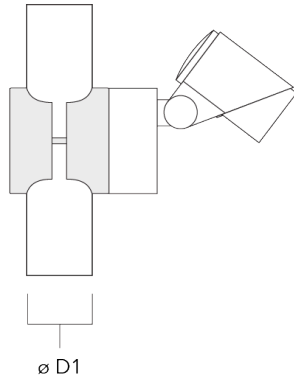

Mounting Accessories

Planted root

Description	Part ID	D1	D2	D3	D4	H1	H2	M1	T1	T2	Weight (kg)
Planted root ESV4	300-0461-AP	150	130	60	89	400	350	8	200	50 x 100	3.85

Short post

Description	Part ID	A	B	C1	D1	Weight (kg)
Short post EM1 for FLC311/321	146-7169	26	200	120	160	1.80

FLC321 Surface mounted

Pole clamp SP - Tiltable

Description	Part ID	D1	Weight (kg)
Pole clamp SP1-M5, single (Ø 38-60)	146-7201	38-60	1.20

Pole clamp SP1-M5, single (Ø 76-89)	146-7202	76-89	1.10
-------------------------------------	----------	-------	------