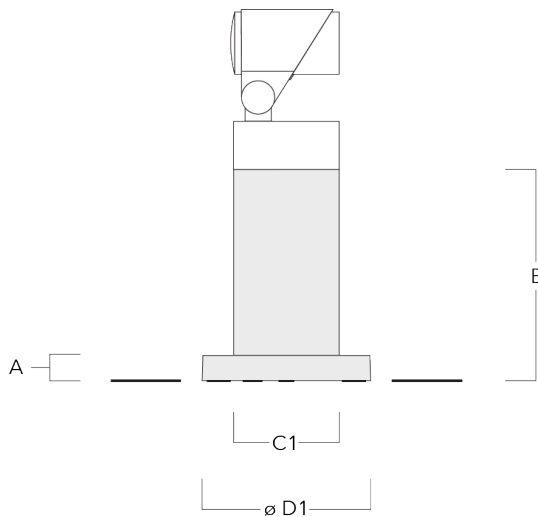

Mounting Accessories

Planted root

Description	Part ID	D1	D2	D3	D4	H1	H2	M1	T1	T2	Weight (kg)
Planted root ESV4	300-0461-AP	150	130	60	89	400	350	8	200	50 x 100	3.85

Short post

Description	Part ID	A	B	C1	D1	Weight (kg)
Short post EM1 for FLC311/321	146-7169	26	200	120	160	1.80