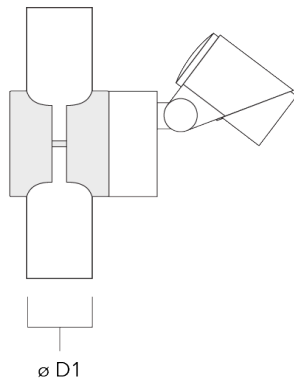

Mounting Accessories

Planted root

Description	Part ID	D1	D2	D3	D4	H1	H2	M1	T1	T2	Weight (kg)
Planted root ESV4	300-0461-AP	150	130	60	89	400	350	8	200	50 x 100	3.85

Short post

Description	Part ID	A	B	C1	D1	Weight (kg)
Short post EM1 for FLC311/321	146-7169	26	200	120	160	1.80

FLC321 Surface mounted

Pole clamp SP - Tiltable

Description	Part ID	D1	Weight (kg)
Pole clamp SP1-M5, single (Ø 38-60)	146-7201	38-60	1.20

Pole clamp SP1-M5, single (Ø 76-89)	146-7202	76-89	1.10
-------------------------------------	----------	-------	------