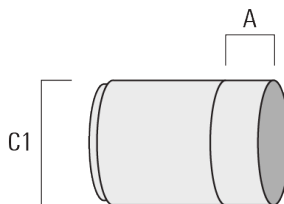

Snoot

Description	Part ID	A	C1
Snoot ET	145-9996	56	114