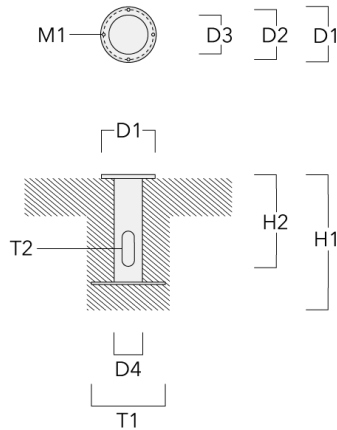

Electrical description

Driver / Ballast	Integral EC electronic converter (mains voltage). Integral LED electronic driver (24VDC low voltage).
Power factor	>0.9

Additional information

Lifetime	T _a =25° L90B10 > 90000h
----------	-------------------------------------

Mounting Accessories

Planted root

Description	Part ID	D1	D2	D3	D4	H1	H2	M1	T1	T2	Weight (kg)
Planted root ESV4	300-0461-AP	150	130	60	89	400	350	8	200	50 x 100	3.85

Short post

Description	Part ID	A	B	C1	D1	Weight (kg)
Short post EM1 for FLC311/321	146-7169	26	200	120	160	1.80