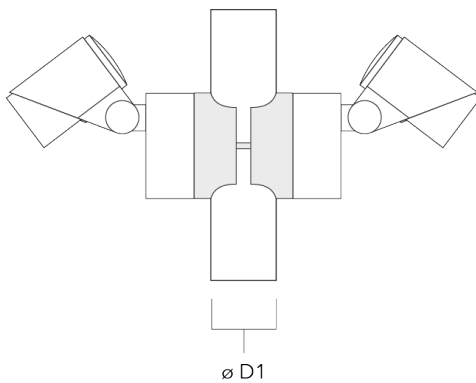

Mounting Accessories

Planted root

Description	Part ID	D1	D2	D3	D4	H1	H2	M1	T1	T2	Weight (kg)
Planted root ESV4	300-0461-AP	150	130	60	89	400	350	8	200	50 x 100	3.85

Short post

Description	Part ID	A	B	C1	D1	Weight (kg)
Short post EM1 for FLC311/321	146-7169	26	200	120	160	1.80

FLC321 Surface mounted

Pole clamp SP - Tiltable

Description	Part ID	D1	Weight (kg)
Pole clamp SP1-M5, single (Ø 38-60)	146-7201	38-60	1.20

Pole clamp SP1-M5, single (Ø 76-89)	146-7202	76-89	1.10
-------------------------------------	----------	-------	------

145-9971

we-ef

FLC321 Surface mounted

Description	Part ID	D1	Weight (kg)
Pole clamp SP2-M5, single (Ø 38-60)	146-7203	38-60	1.30

Pole clamp SP2-M5, single (Ø 76-89)	146-7204	76-89	1.20
-------------------------------------	----------	-------	------