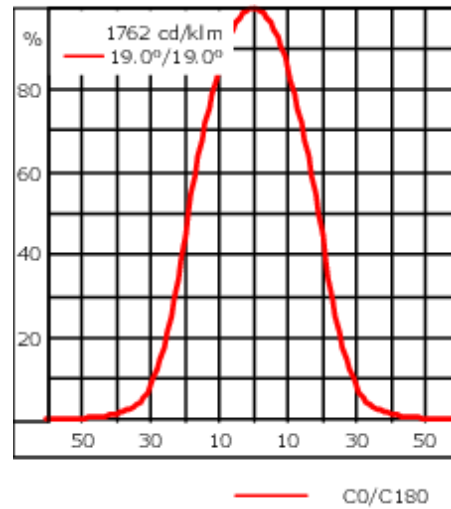

FLC321 Surface mounted

Specifications

Material description

Body	Marine-grade, die-cast aluminium alloy
Lens	Safety glass lens
Colours	RAL9004 Signal black RAL9007 Grey aluminium RAL7016 Anthracite grey RAL9016 Traffic white
Gasket	Silicone CCG® Controlled Compression Gasket
Fasteners	PCS hardware
Ingress protection	IP66
Impact resistance	IK08
Corrosion resistance	5CE
Windage	0.045 m²

Electrical description

Driver / Ballast	Integral EC electronic converter (mains voltage). Integral LED electronic driver (24VDC low voltage).
Power factor	>0.9

Additional information

Lifetime	T_a=25° L90B10 > 90000h