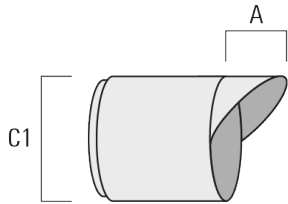

FLC321 Surface mounted

Glare shield

Description	Part ID	A	C1
Glare shield ES	145-9995	55	114