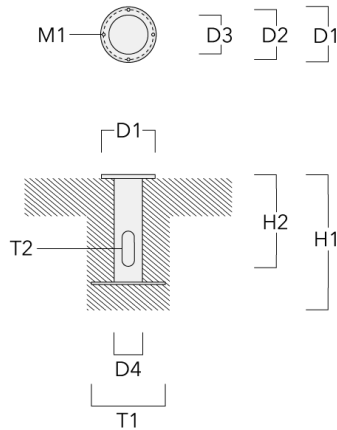

Electrical description

Driver / Ballast	Integral EC electronic converter (mains voltage). Integral LED electronic driver (24VDC low voltage).
Power factor	>0.9

Additional information

Lifetime	T _a =25° L90B10 > 90000h
----------	-------------------------------------

Mounting Accessories

Planted root

Description	Part ID	D1	D2	D3	D4	H1	H2	M1	T1	T2	Weight (kg)
Planted root ESV4	300-0461-AP	150	130	60	89	400	350	8	200	50 x 100	3.85

Short post

Description	Part ID	A	B	C1	D1	Weight (kg)
Short post EM1 for FLC311/321	146-7169	26	200	120	160	1.80

FLC321 Surface mounted

Pole clamp SP - Tiltable

Description	Part ID	D1	Weight (kg)
Pole clamp SP1-M5, single (Ø 38-60)	146-7201	38-60	1.20

Pole clamp SP1-M5, single (Ø 76-89)	146-7202	76-89	1.10
-------------------------------------	----------	-------	------

FLC321 Surface mounted

Description	Part ID	D1	Weight (kg)
Pole clamp SP2-M5, single (Ø 38-60)	146-7203	38-60	1.30

Pole clamp SP2-M5, single (Ø 76-89)	146-7204	76-89	1.20
-------------------------------------	----------	-------	------