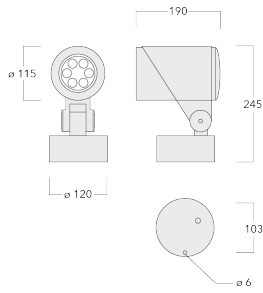

24VDC low voltage versions, ON-OFF or 0-10 V Class III.

Remote 24VDC power supply to be ordered separately.

Optical accessories are factory-installed. To be specified at time of ordering.

Weight	3.10 kg
Light distribution	symmetric, medium beam [M]
Light source	LED-6/12W / 700 mA - 2700 K
CRI	80
Power supply	EC
LEDs	6
Rated input power	14.5 W

Nominal Lumen (lm)

LED Lumen	270
Total Lumen	1620
Tj	85

Rated lumens (lm)

LED Lumen	193.8
Total Lumen	1162.6
Ta	25

FLC321 Surface mounted

Specifications

Material description

Body	Marine-grade, die-cast aluminium alloy
Lens	Safety glass lens
Colours	<div style="display: flex; align-items: center;"> <div style="width: 20px; height: 15px; background-color: black; margin-right: 5px;"></div> RAL9004 Signal black </div> <div style="display: flex; align-items: center; margin-top: 5px;"> <div style="width: 20px; height: 15px; background-color: grey; margin-right: 5px;"></div> RAL9007 Grey aluminium </div> <div style="display: flex; align-items: center; margin-top: 5px;"> <div style="width: 20px; height: 15px; background-color: darkgrey; margin-right: 5px;"></div> RAL7016 Anthracite grey </div> <div style="display: flex; align-items: center; margin-top: 5px;"> <div style="width: 20px; height: 15px; background-color: lightgrey; margin-right: 5px;"></div> RAL9016 Traffic white </div>
Gasket	Silicone CCG® Controlled Compression Gasket
Fasteners	PCS hardware
Ingress protection	IP66
Impact resistance	IK08
Corrosion resistance	5CE
Windage	0.045 m ²

Mounting Accessories

Planted root

Description	Part ID	D1	D2	D3	D4	H1	H2	M1	T1	T2	Weight (kg)
Planted root ESV4	300-0461-AP	150	130	60	89	400	350	8	200	50 x 100	3.85

Short post

Description	Part ID	A	B	C1	D1	Weight (kg)
Short post EM1 for FLC311/321	146-7169	26	200	120	160	1.80