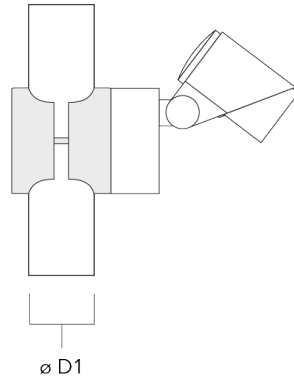

Mounting Accessories

Planted root

Description	Part ID	D1	D2	D3	D4	H1	H2	M1	T1	T2	Weight (kg)
Planted root ESV4	300-0461-AP	150	130	60	89	400	350	8	200	50 x 100	3.85

Short post

Description	Part ID	A	B	C1	D1	Weight (kg)
Short post EM1 for FLC311/321	146-7169	26	200	120	160	1.80

FLC321 Surface mounted

Pole clamp SP - Tiltable

Description	Part ID	D1	Weight (kg)
Pole clamp SP1-M5, single (Ø 38-60)	146-7201	38-60	1.20

Pole clamp SP1-M5, single (Ø 76-89)	146-7202	76-89	1.10
-------------------------------------	----------	-------	------

FLC321 Surface mounted

Description	Part ID	D1	Weight (kg)
Pole clamp SP2-M5, single (Ø 38-60)	146-7203	38-60	1.30

Pole clamp SP2-M5, single (Ø 76-89)	146-7204	76-89	1.20
-------------------------------------	----------	-------	------