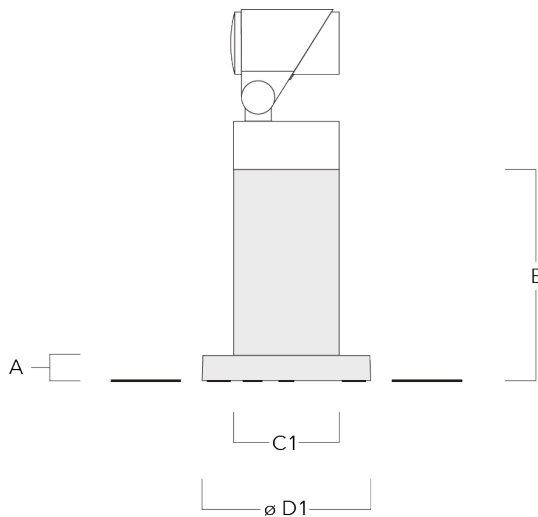

Mounting Accessories

Planted root

Description	Part ID	D1	D2	D3	D4	H1	H2	M1	T1	T2	Weight (kg)
Planted root ESV4	300-0461-AP	150	130	60	89	400	350	8	200	50 x 100	3.85

Short post

Description	Part ID	A	B	C1	D1	Weight (kg)
Short post EM1 for FLC311/321	146-7169	26	200	120	160	1.80

FLC321 Surface mounted

Pole clamp SP - Tiltable

Description	Part ID	D1	Weight (kg)
Pole clamp SP1-M5, single (Ø 38-60)	146-7201	38-60	1.20

Pole clamp SP1-M5, single (Ø 76-89)	146-7202	76-89	1.10
-------------------------------------	----------	-------	------

FLC321 Surface mounted

Description	Part ID	D1	Weight (kg)
Pole clamp SP2-M5, single (Ø 38-60)	146-7203	38-60	1.30

Pole clamp SP2-M5, single (Ø 76-89)	146-7204	76-89	1.20
-------------------------------------	----------	-------	------