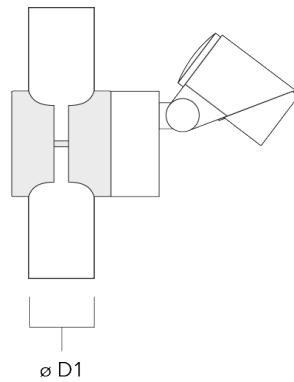

Mounting Accessories

Planted root

Description	Part ID	D1	D2	D3	D4	H1	H2	M1	T1	T2	Weight (kg)
Planted root ESV4	300-0461-AP	150	130	60	89	400	350	8	200	50 x 100	3.85

Short post

Description	Part ID	A	B	C1	D1	Weight (kg)
Short post EM1 for FLC311/321	146-7169	26	200	120	160	1.80

FLC321 Surface mounted

Pole clamp SP - Tiltable

Description	Part ID	D1	Weight (kg)
Pole clamp SP1-M5, single (Ø 38-60)	146-7201	38-60	1.20

Pole clamp SP1-M5, single (Ø 76-89)	146-7202	76-89	1.10
-------------------------------------	----------	-------	------

FLC321 Surface mounted

Description	Part ID	D1	Weight (kg)
Pole clamp SP2-M5, single (Ø 38-60)	146-7203	38-60	1.30

Pole clamp SP2-M5, single (Ø 76-89)	146-7204	76-89	1.20
-------------------------------------	----------	-------	------