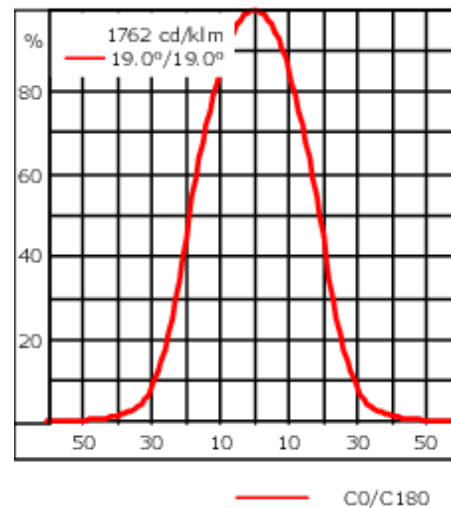

FLC321 Surface mounted

Specifications

Material description

Body	Marine-grade, die-cast aluminium alloy
Lens	Safety glass lens
Colours	RAL9004 Signal black RAL9006 White aluminium RAL9007 Grey aluminium RAL7016 Anthracite grey RAL9016 Traffic white
Gasket	Silicone CCG® Controlled Compression Gasket
Fasteners	PCS hardware
Ingress protection	IP66
Impact resistance	IK08
Corrosion resistance	5CE
Windage	0.045 m²

Electrical description

Driver / Ballast	Integral EC electronic converter
Power factor	>0.9

Additional information

Lifetime	Ta=25° L90B10 > 90000h
Energy efficiency class	C-D (Light source)

WE-EF LEUCHTEN GmbH

Töpinger Straße 16, 29646 Bispingen, Germany - Phone: +49 5194 909-0
info@we-ef.com - <https://we-ef.com>

Subject to technical changes and errors. - Generated on 23/10/2024