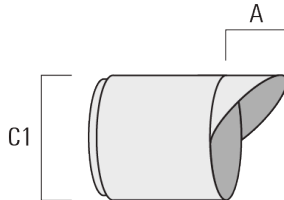

FLC321 Surface mounted

Description	Part ID	A	C1
ES-FLC321	145-9995	55	114