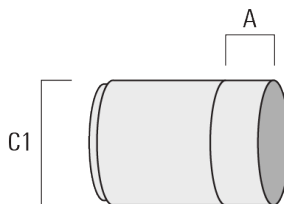

Snoot

Description	Part ID	A	C1
ET-FLC321	145-9996	56	114