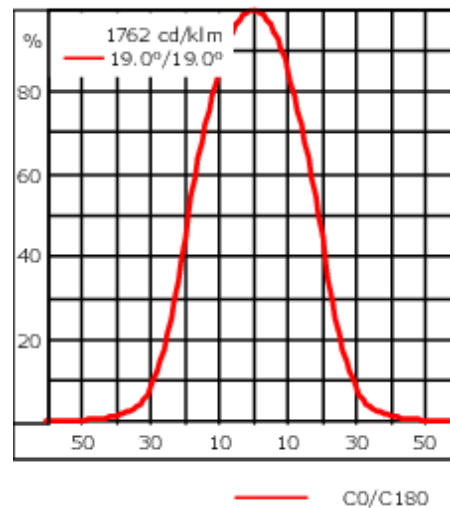

FLC321 Surface mounted

Specifications

Material description

Body	Marine-grade, die-cast aluminium alloy
Lens	Safety glass lens
Colours	RAL9004 Signal black RAL9007 Grey aluminium RAL7016 Anthracite grey RAL9016 Traffic white
Gasket	Silicone CCG® Controlled Compression Gasket
Fasteners	PCS hardware
Ingress protection	IP66
Impact resistance	IK08
Corrosion resistance	5CE
Windage	0.045 m²

Electrical description

Driver / Ballast	Integral EC electronic converter (mains voltage). Integral LED electronic driver (24VDC low voltage).
Power factor	>0.9

Additional information

Lifetime	T_a=25° L90B10 > 90000h