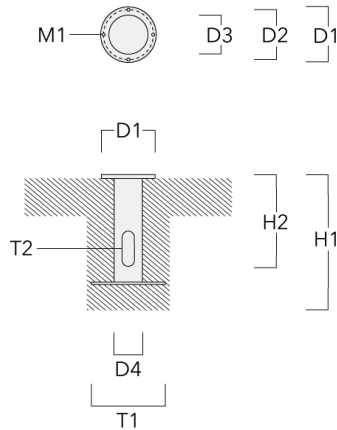

## Electrical description

Driver / Ballast	Integral EC electronic converter (mains voltage). Integral LED electronic driver (24VDC low voltage).
Power factor	>0.9

## Additional information

Lifetime	T <sub>a</sub> =25° L90B10 > 90000h
----------	-------------------------------------

**Mounting Accessories**

**Planted root**

Description	Part ID	D1	D2	D3	D4	H1	H2	M1	T1	T2	Weight (kg)
Planted root ESV4	300-0461-AP	150	130	60	89	400	350	8	200	50 x 100	3.85