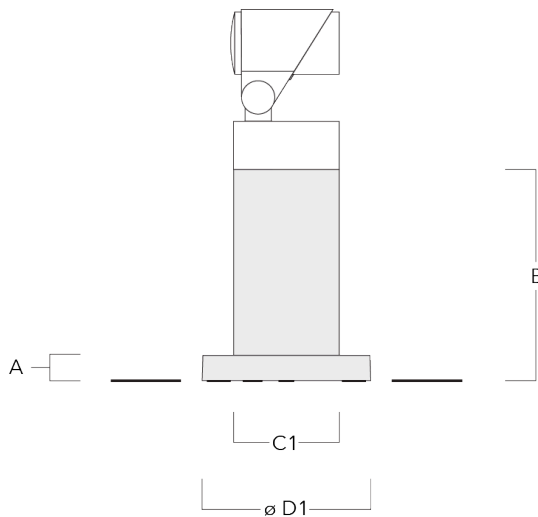

## Additional information

Lifetime	T <sub>a</sub> =25° L90B10 > 90000h
----------	-------------------------------------

**Mounting Accessories**

**Planted root**

Description	Part ID	D1	D2	D3	D4	H1	H2	M1	T1	T2	Weight (kg)
Planted root ESV4	300-0461-AP	150	130	60	89	400	350	8	200	50 x 100	3.85

**Short post**

Description	Part ID	A	B	C1	D1	Weight (kg)
Short post EM1 for FLC311/321	146-7169	26	200	120	160	1.80

**145-9975**

**we-ef**

**FLC321 Surface mounted**