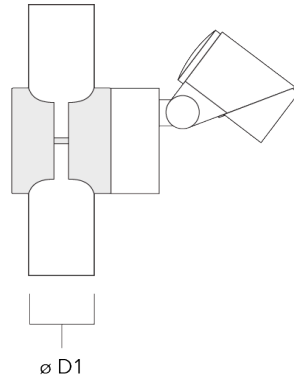

<https://we-ef.com/uk>

Subject to technical changes and errors. - Generated on 23/11/2024

Mounting Accessories

Planted root

Description	Part ID	D1	D2	D3	D4	H1	H2	M1	Weight(kg)
Planted root ESV4	300-0461	145	130	102	108	400	350	8	7.85

Short post EM

Description	Part ID	A	B	C1	D1	Weight(kg)
Short post EM1 for FLC311/321	146-7169	26	200	120	160	1.80

FLC321 Surface mounted

Pole clamp SP

Description	Part ID	D1	Weight (kg)
Pole clamp SP1-M5, single (Ø 38-60)	146-7201	38-60	1.20

Pole clamp SP1-M5, single (Ø 76-89)	146-7202	76-89	1.10
-------------------------------------	----------	-------	------

FLC321 Surface mounted

Description	Part ID	D1	Weight (kg)
Pole clamp SP2-M5, single (Ø 38-60)	146-7203	38-60	1.30

Pole clamp SP2-M5, single (Ø 76-89)	146-7204	76-89	1.20
-------------------------------------	----------	-------	------

145-9979

we-ef

FLC321 Surface mounted

Optical Accessories

Flood lens

Description	Part ID	C1
IO-360-FLC321	145-9992	87