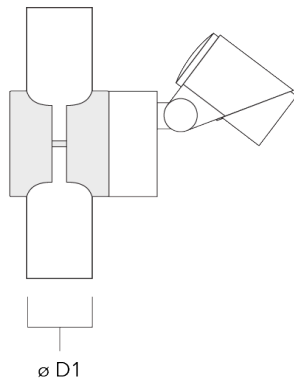

Mounting Accessories

Planted root

Description	Part ID	D1	D2	D3	D4	H1	H2	M1	T1	T2	Weight (kg)
Planted root ESV4	300-0461-AP	150	130	60	89	400	350	8	200	50 x 100	3.85

Short post

Description	Part ID	A	B	C1	D1	Weight (kg)
Short post EM1 for FLC311/321	146-7169	26	200	120	160	1.80

FLC321 Surface mounted

Pole clamp SP - Tiltable

Description	Part ID	D1	Weight (kg)
Pole clamp SP1-M5, single (Ø 38-60)	146-7201	38-60	1.20

Pole clamp SP1-M5, single (Ø 76-89)	146-7202	76-89	1.10
-------------------------------------	----------	-------	------

FLC321 Surface mounted

Description	Part ID	D1	Weight (kg)
Pole clamp SP2-M5, single (Ø 38-60)	146-7203	38-60	1.30

Pole clamp SP2-M5, single (Ø 76-89)	146-7204	76-89	1.20
-------------------------------------	----------	-------	------