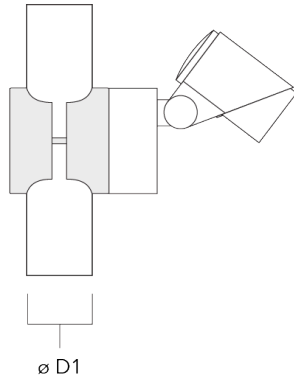

Mounting Accessories

Planted root

Description	Part ID	D1	D2	D3	D4	H1	H2	M1	T1	T2	Weight (kg)
Planted root ESV4	300-0461-AP	150	130	60	89	400	350	8	200	50 x 100	3.85

Short post

Description	Part ID	A	B	C1	D1	Weight (kg)
Short post EM1 for FLC311/321	146-7169	26	200	120	160	1.80

FLC321 Surface mounted

Pole clamp SP - Tiltable

Description	Part ID	D1	Weight (kg)
Pole clamp SP1-M5, single (Ø 38-60)	146-7201	38-60	1.20

Pole clamp SP1-M5, single (Ø 76-89)	146-7202	76-89	1.10
-------------------------------------	----------	-------	------

FLC321 Surface mounted

Description	Part ID	D1	Weight (kg)
Pole clamp SP2-M5, single (Ø 38-60)	146-7203	38-60	1.30

Pole clamp SP2-M5, single (Ø 76-89)	146-7204	76-89	1.20
-------------------------------------	----------	-------	------