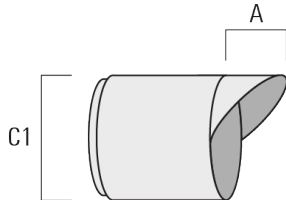

FLC321 Surface mounted

Description	Part ID	A	C1
ES-FLC321	145-9995	55	114