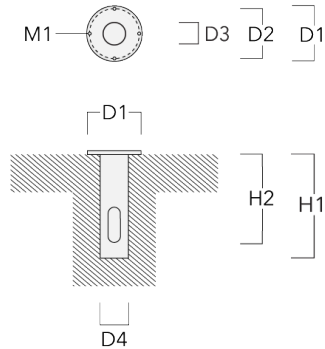

info@we-ef.com - <https://we-ef.com>

Subject to technical changes and errors. - Generated on 23/10/2024

Mounting Accessories

Planted root

Description	Part ID	D1	D2	D3	D4	H1	H2	M1	Weight(kg)
Planted root ESV4	300-0461	145	130	102	108	400	350	8	7.85

Short post EM

Description	Part ID	A	B	C1	D1	Weight(kg)
Short post EM1 for FLC311/321	146-7169	26	200	120	160	1.80

145-9983

FLC321 Surface mounted

Optical Accessories

Flood lens

Description	Part ID	C1
IO-360-FLC321	145-9992	87