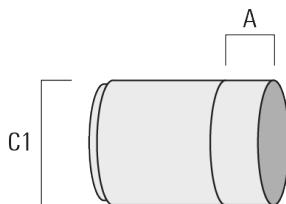

Snoot

Description	Part ID	A	C1
ET-FLC321	145-9996	56	114