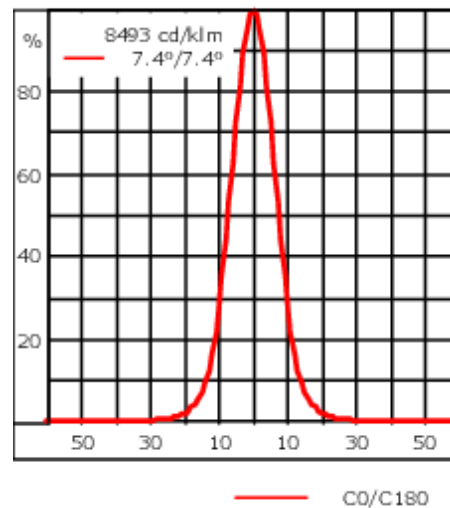

FLC321 Surface mounted

Specifications

Material description

Body	Marine-grade, die-cast aluminium alloy
Lens	Safety glass lens
Colours	RAL9004 Signal black RAL9006 White aluminium RAL9007 Grey aluminium RAL7016 Anthracite grey RAL9016 Traffic white
Gasket	Silicone CCG® Controlled Compression Gasket
Fasteners	PCS hardware
Ingress protection	IP66
Impact resistance	IK08
Corrosion resistance	5CE
Windage	0.045 m²

Electrical description

Driver / Ballast	Integral EC electronic converter
Power factor	>0.9

Additional information

Lifetime	Ta=25° L90B10 > 90000h
Energy efficiency class	C-D (Light source)

WE-EF LEUCHTEN GmbH

Töpinger Straße 16, 29646 Bispingen, Germany - Phone: +49 5194 909-0
info@we-ef.com - <https://we-ef.com>

Subject to technical changes and errors. - Generated on 23/10/2024