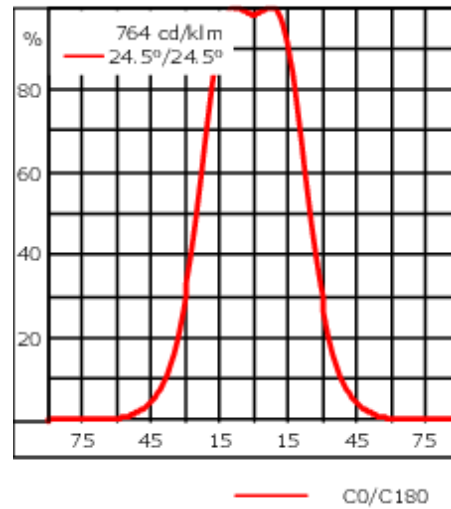

145-7900

FLC321 Wall bracket

we-ef

Specifications

Material description

Body	Marine-grade, all aluminium construction
Lens	Safety glass lens
Colours	RAL9004 Signal black RAL9006 White aluminium RAL9007 Grey aluminium RAL7016 Anthracite grey RAL9016 Traffic white
Gasket	Silicone CCG® Controlled Compression Gasket
Fasteners	PCS hardware
Ingress protection	IP66
Impact resistance	IK08
Corrosion resistance	5CE

Electrical description

Driver / Ballast	DALI

Additional information

Lifetime	Ta=25° L90B10 > 90000h
Energy efficiency class	C-D (Light source)

Fagerhult Lighting Ltd

33-34 Dolben Street, SE1 0UQ London, United Kingdom

<https://we-ef.com/uk>

Subject to technical changes and errors. - Generated on 06/10/2025