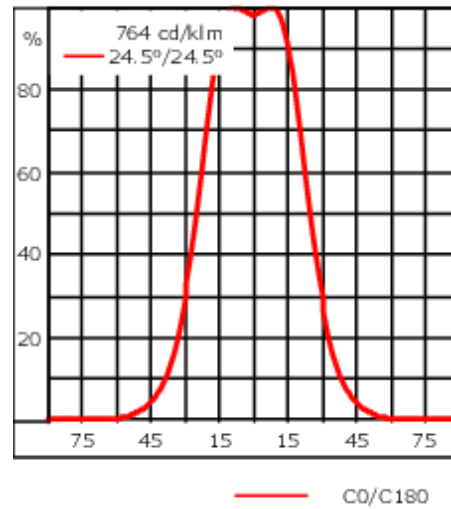

145-7900

FLC321 Wall bracket

we-ef

Specifications

Material description

Body	Marine-grade, all aluminium construction
Lens	Safety glass lens
Colours	RAL9004 Signal black RAL9006 White aluminium RAL9007 Grey aluminium RAL7016 Anthracite grey RAL9016 Traffic white
Gasket	Silicone CCG® Controlled Compression Gasket
Fasteners	PCS hardware
Ingress protection	IP66
Impact resistance	IK08
Corrosion resistance	5CE

Electrical description

Driver / Ballast	Integral EC electronic converter

Additional information

Lifetime	Ta=25° L90B10 > 90000h
Energy efficiency class	C-D (Light source)

Fagerhult Lighting Ltd

33-34 Dolben Street, SE1 0UQ London, United Kingdom

<https://we-ef.com/uk>

Subject to technical changes and errors. - Generated on 23/11/2024