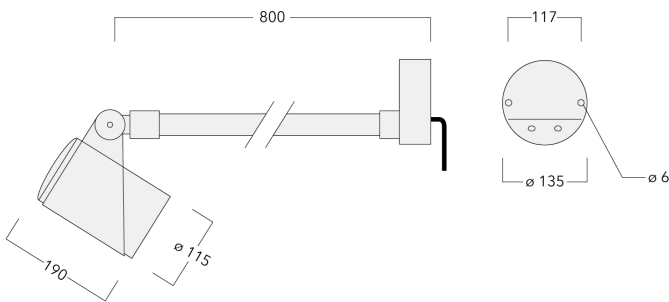

145-7900

FLC321 Wall bracket

we-ef

Description

IP66. IK08. Marine-grade, all aluminium construction. 5CE superior corrosion protection including PCS hardware. Safety glass lens. Silicone CCG® Controlled Compression Gasket. Luminaire is factory-sealed and does not need to be opened during installation.

Knuckle permits 340° rotation, forward tilt 54° and backward tilt 90°.

Optical accessories are factory-installed. To be specified at time of ordering.

Weight	4.30 kg
Light distribution	symmetric, wide beam [B]
Light source	LED-6/12W / 700 mA - 2700 K
CRI	80
Power supply	EC
LEDs	6
Rated input power	14.5 W

Subject to technical changes and errors. - Generated on 23/11/2024

145-7900

FLC321 Wall bracket

we-ef

Specifications

Material description

Body	Marine-grade, all aluminium construction
Lens	Safety glass lens
Colours	 RAL9004 Signal black  RAL9006 White aluminium  RAL9007 Grey aluminium  RAL7016 Anthracite grey  RAL9016 Traffic white
Gasket	Silicone CCG® Controlled Compression Gasket
Fasteners	PCS hardware
Ingress protection	IP66
Impact resistance	IK08
Corrosion resistance	5CE