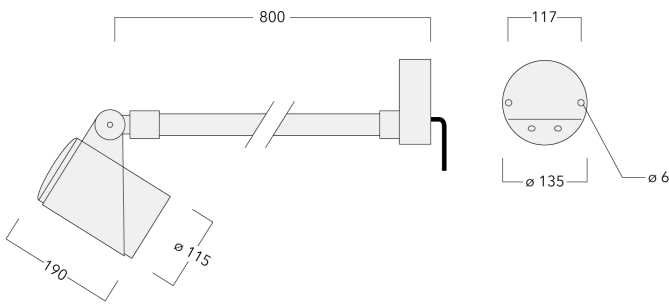

145-7900

FLC321 Wall bracket

we-ef

Specifications

Material description

Body	Marine-grade, all aluminium construction
Lens	Safety glass lens
Colours	RAL9004 Signal black RAL9006 White aluminium RAL9007 Grey aluminium RAL7016 Anthracite grey RAL9016 Traffic white
Gasket	Silicone CCG® Controlled Compression Gasket
Fasteners	PCS hardware
Ingress protection	IP66
Impact resistance	IK08
Corrosion resistance	5CE

Electrical description

Driver / Ballast	DALI

Additional information

Lifetime	Ta=25° L90B10 > 90000h
Energy efficiency class	C-D (Light source)

Fagerhult Lighting Ltd

33-34 Dolben Street, SE1 0UQ London, United Kingdom

<https://we-ef.com/uk>

Subject to technical changes and errors. - Generated on 06/10/2025