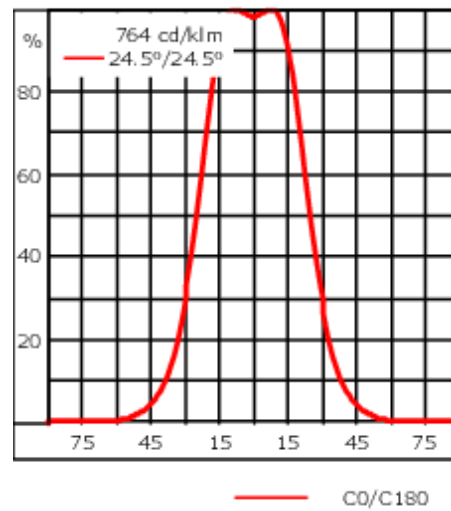

Specifications

Material description

Body	Marine-grade, all aluminium construction
Lens	Safety glass lens
Colours	RAL9004 Signal black RAL9007 Grey aluminium RAL7016 Anthracite grey RAL9016 Traffic white
Gasket	Silicone CCG® Controlled Compression Gasket
Fasteners	PCS hardware
Ingress protection	IP66
Impact resistance	IK08
Corrosion resistance	5CE

Electrical description

Driver / Ballast	Integral EC electronic converter (mains voltage). Integral LED electronic driver (24VDC low voltage).

Additional information

Lifetime	Ta=25° L90B10 > 90000h