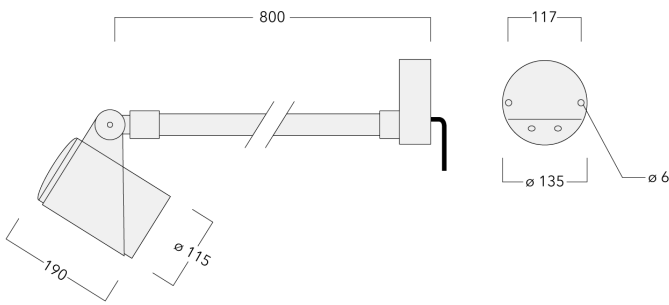

Knuckle permits 340° rotation, forward tilt 54° and backward tilt 90°.

Optical accessories are factory-installed. To be specified at time of ordering.

Weight	4.30 kg
Light distribution	symmetric, wide beam [B]
Light source	LED-6/12W / 700 mA - 3000 K
CRI	80
Power supply	EC
LEDs	6
Rated input power	14.5 W

Subject to technical changes and errors. - Generated on 23/11/2024

145-7902

FLC321 Wall bracket

we-ef

Specifications

Material description

Body	Marine-grade, all aluminium construction
Lens	Safety glass lens
Colours	 RAL9004 Signal black  RAL9006 White aluminium  RAL9007 Grey aluminium  RAL7016 Anthracite grey  RAL9016 Traffic white
Gasket	Silicone CCG® Controlled Compression Gasket
Fasteners	PCS hardware
Ingress protection	IP66
Impact resistance	IK08
Corrosion resistance	5CE