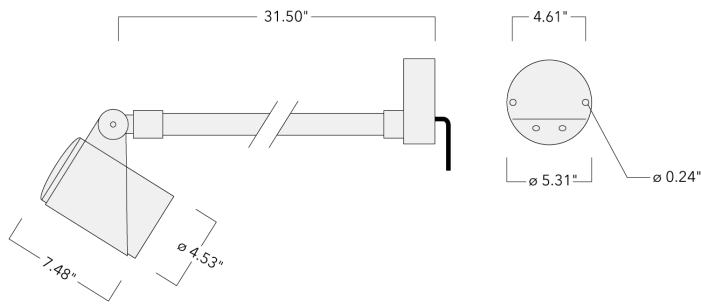

| | |
|--------------------|-----------------------------|
| Weight | 9.00 lb |
| Light distribution | symmetric, wide beam [W] |
| Light source | LED-6/12W / 700 mA - 4000 K |
| CRI | 80 |
| Power supply | electronic gear |
| LEDs | 6 |
| Rated input power | 14.5 W |

145-7904

we-ef

FLC321 Wall bracket

Specifications

Material description

| | |
|----------------------|--|
| Body | Marine-grade, all aluminium construction |
| Lens | Safety glass lens |
| Colors | <div style="display: flex; flex-direction: column; gap: 5px;"> <div> RAL9004 Black</div> <div> RAL9007 Grey Metallic</div> <div> RAL9016 White</div> </div> |
| Gasket | Silicone CCG® Controlled Compression Gasket |
| Fasteners | PCS hardware |
| Ingress protection | IP66 |
| Impact resistance | IK08 |
| Corrosion resistance | 5CE |
| Windage | 0.969 ft ² |