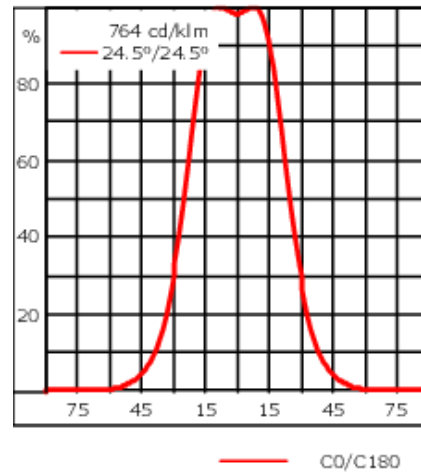

145-7904

we-ef

FLC321 Wall bracket

Specifications

Material description

Body	Marine-grade, all aluminium construction
Lens	Safety glass lens
Colors	 RAL9004 Black RAL9007 Grey Metallic RAL9016 White
Gasket	Silicone CCG® Controlled Compression Gasket
Fasteners	PCS hardware
Ingress protection	IP66
Impact resistance	IK08
Corrosion resistance	5CE
Windage	0.969 ft²

Electrical description

Driver / Ballast	120-277V AC/50-60 Hz (24VDC available upon request)

Additional information

Lifetime	Ta=25°/40° L90B10 > 90000h
Listings	ETL, UL-1598, CSA-C22.2#250.0. Suitable for Wet Locations.

WE-EF LIGHTING USA, LLC

410-D Keystone Drive, 15086 Warrendale, PA 15086 - Phone: +1 724 742 0030
customersupport.usa@we-ef.com - <https://we-ef.com/us>
Subject to technical changes and errors. - Generated on 11/23/2024