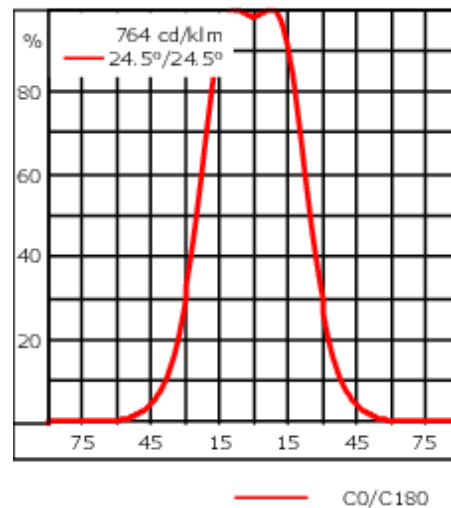

Specifications

Material description

Body	Marine-grade, all aluminium construction
Lens	Safety glass lens
Colours	RAL9004 Signal black RAL9007 Grey aluminium RAL7016 Anthracite grey RAL9016 Traffic white
Gasket	Silicone CCG® Controlled Compression Gasket
Fasteners	PCS hardware
Ingress protection	IP66
Impact resistance	IK08
Corrosion resistance	5CE

Electrical description

Driver / Ballast	Integral EC electronic converter (mains voltage). Integral LED electronic driver (24VDC low voltage).

Additional information

Lifetime	Ta=25° L90B10 > 90000h