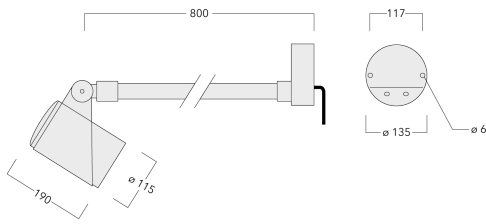

Specifications

Material description

Body	Marine-grade, all aluminium construction
Lens	Safety glass lens
Colours	RAL9004 Signal black RAL9007 Grey aluminium RAL7016 Anthracite grey RAL9016 Traffic white
Gasket	Silicone CCG® Controlled Compression Gasket
Fasteners	PCS hardware
Ingress protection	IP66
Impact resistance	IK08
Corrosion resistance	5CE

Electrical description

Driver / Ballast	Integral EC electronic converter (mains voltage). Integral LED electronic driver (24VDC low voltage).

Additional information

Lifetime	Ta=25° L90B10 > 90000h