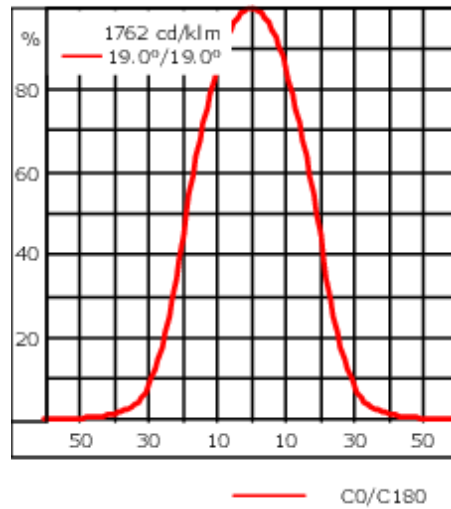

FLC321 Wall bracket

Specifications

Material description

Body	Marine-grade, all aluminium construction
Lens	Safety glass lens
Colours	RAL9004 Signal black RAL9006 White aluminium RAL9007 Grey aluminium
Gasket	Silicone CCG® Controlled Compression Gasket
Fasteners	PCS hardware
Ingress protection	IP66
Impact resistance	IK08
Corrosion resistance	5CE

Electrical description

Driver / Ballast	DALI

Additional information

Lifetime	Ta=40° L90B10 > 90000h