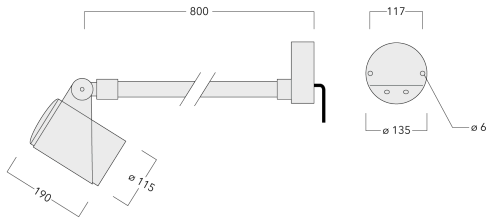

FLC321 Wall bracket

Specifications

Material description

Body	Marine-grade, all aluminium construction
Lens	Safety glass lens
Colours	RAL9004 Signal black RAL9006 White aluminium RAL9007 Grey aluminium
Gasket	Silicone CCG® Controlled Compression Gasket
Fasteners	PCS hardware
Ingress protection	IP66
Impact resistance	IK08
Corrosion resistance	5CE

Electrical description

Driver / Ballast	DALI

Additional information

Lifetime	Ta=40° L90B10 > 90000h