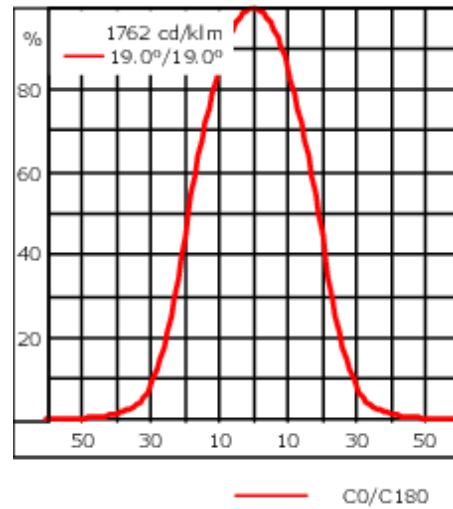

Specifications

Material description

Body	Marine-grade, all aluminium construction
Lens	Safety glass lens
Colours	 RAL9004 Signal black RAL9006 White aluminium RAL9007 Grey aluminium RAL7016 Anthracite grey RAL9016 Traffic white
Gasket	Silicone CCG® Controlled Compression Gasket
Fasteners	PCS hardware
Ingress protection	IP66
Impact resistance	IK08
Corrosion resistance	5CE

Electrical description

Driver / Ballast	DALI

Additional information

Lifetime	Ta=25° L90B10 > 90000h
Energy efficiency class	C-D (Light source)