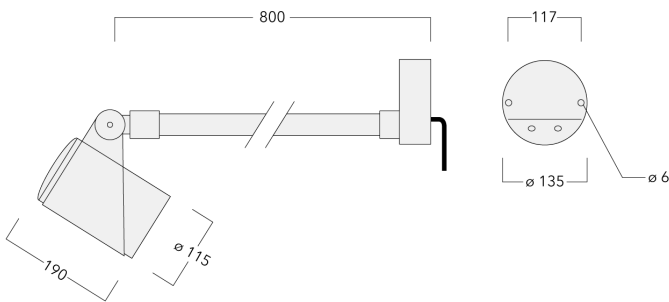

Specifications

Material description

Body	Marine-grade, all aluminium construction
Lens	Safety glass lens
Colours	 RAL9004 Signal black RAL9006 White aluminium RAL9007 Grey aluminium RAL7016 Anthracite grey RAL9016 Traffic white
Gasket	Silicone CCG® Controlled Compression Gasket
Fasteners	PCS hardware
Ingress protection	IP66
Impact resistance	IK08
Corrosion resistance	5CE

Electrical description

Driver / Ballast	DALI

Additional information

Lifetime	Ta=25° L90B10 > 90000h
Energy efficiency class	C-D (Light source)