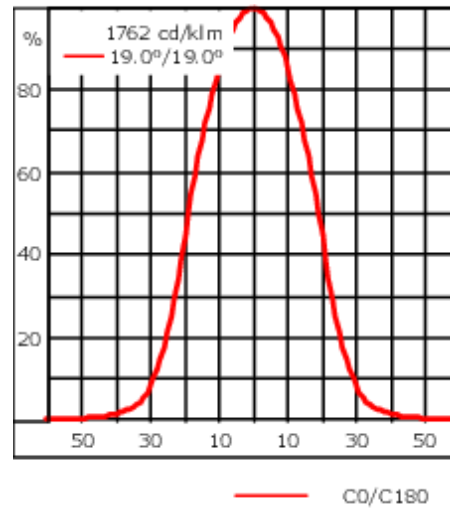

FLC321 Wall bracket

Specifications

Material description

Body	Marine-grade, all aluminium construction
Lens	Safety glass lens
Colours	RAL9004 Signal black RAL9007 Grey aluminium RAL7016 Anthracite grey RAL9016 Traffic white
Gasket	Silicone CCG® Controlled Compression Gasket
Fasteners	PCS hardware
Ingress protection	IP66
Impact resistance	IK08
Corrosion resistance	5CE

Electrical description

Driver / Ballast	Integral EC electronic converter (mains voltage). Integral LED electronic driver (24VDC low voltage).

Additional information

Lifetime	Ta=25° L90B10 > 90000h