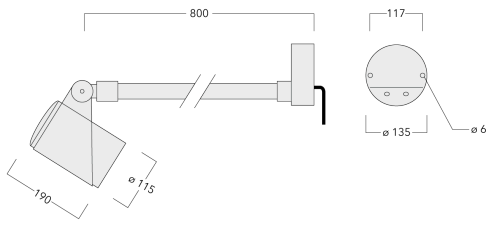

FLC321 Wall bracket

Specifications

Material description

Body	Marine-grade, all aluminium construction
Lens	Safety glass lens
Colours	RAL9004 Signal black RAL9007 Grey aluminium RAL7016 Anthracite grey RAL9016 Traffic white
Gasket	Silicone CCG® Controlled Compression Gasket
Fasteners	PCS hardware
Ingress protection	IP66
Impact resistance	IK08
Corrosion resistance	5CE

Electrical description

Driver / Ballast	Integral EC electronic converter (mains voltage). Integral LED electronic driver (24VDC low voltage).

Additional information

Lifetime	Ta=25° L90B10 > 90000h