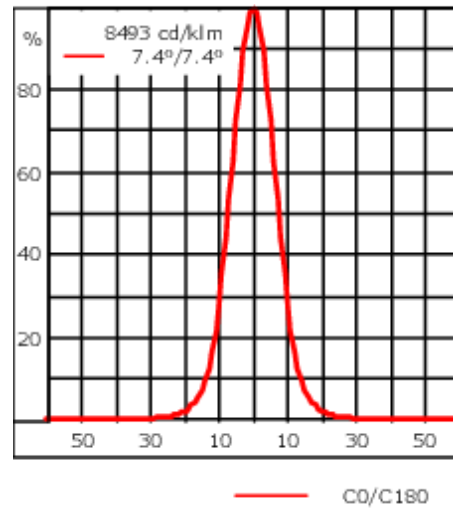

145-7912

FLC321 Wall bracket

we-ef

Specifications

Material description

Body	Marine-grade, all aluminium construction
Lens	Safety glass lens
Colours	RAL9004 Signal black RAL9006 White aluminium RAL9007 Grey aluminium RAL7016 Anthracite grey RAL9016 Traffic white
Gasket	Silicone CCG® Controlled Compression Gasket
Fasteners	PCS hardware
Ingress protection	IP66
Impact resistance	IK08
Corrosion resistance	5CE

Electrical description

Driver / Ballast	DALI

Additional information

Lifetime	Ta=25° L90B10 > 90000h
Energy efficiency class	C-D (Light source)

Fagerhult Lighting Ltd

33-34 Dolben Street, SE1 0UQ London, United Kingdom

<https://we-ef.com/uk>

Subject to technical changes and errors. - Generated on 06/10/2025