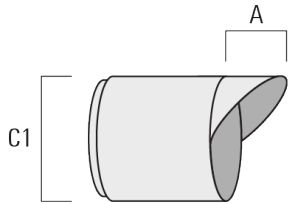

Knuckle permits 340° rotation, forward tilt 54° and backward tilt 90°.

Optical accessories are factory-installed. To be specified at time of ordering.

Weight	2.60 kg
Light distribution	symmetric, very narrow beam [EE]
Light source	LED-6/12W / 700 mA - 2700 K
CRI	80
Power supply	EC
LEDs	6
Rated input power	14.5 W

Honeycomb louvre

Description	Part ID	C1
Honeycomb louvre IW	145-9994	87

FLC321 Wall bracket

Glare shield

Description	Part ID	A	C1
ES-FLC321	145-9995	55	114

Snoot

Description	Part ID	A	C1
ET-FLC321	145-9996	56	114