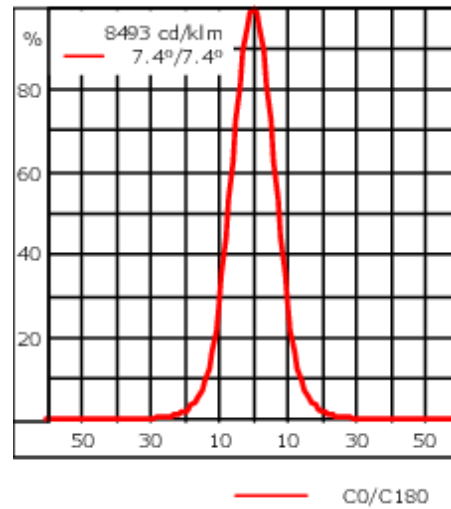

145-7912

FLC321 Wall bracket

we-ef

Specifications

Material description

Body	Marine-grade, all aluminium construction
Lens	Safety glass lens
Colours	RAL9004 Signal black RAL9006 White aluminium RAL9007 Grey aluminium RAL7016 Anthracite grey RAL9016 Traffic white
Gasket	Silicone CCG® Controlled Compression Gasket
Fasteners	PCS hardware
Ingress protection	IP66
Impact resistance	IK08
Corrosion resistance	5CE

Electrical description

Driver / Ballast	Integral EC electronic converter

Additional information

Lifetime	Ta=25° L90B10 > 90000h
Energy efficiency class	C-D (Light source)

Fagerhult Lighting Ltd

33-34 Dolben Street, SE1 0UQ London, United Kingdom

<https://we-ef.com/uk>

Subject to technical changes and errors. - Generated on 23/11/2024