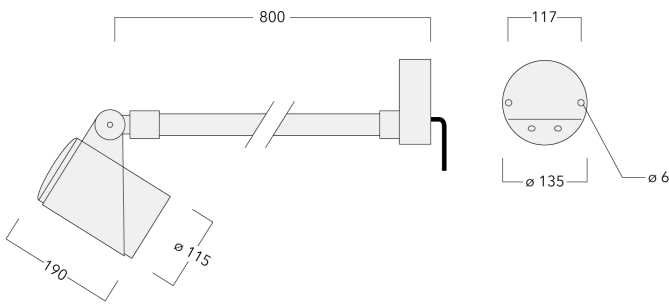

145-7912

FLC321 Wall bracket

we-ef

Specifications

Material description

Body	Marine-grade, all aluminium construction
Lens	Safety glass lens
Colours	RAL9004 Signal black RAL9006 White aluminium RAL9007 Grey aluminium RAL7016 Anthracite grey RAL9016 Traffic white
Gasket	Silicone CCG® Controlled Compression Gasket
Fasteners	PCS hardware
Ingress protection	IP66
Impact resistance	IK08
Corrosion resistance	5CE

Electrical description

Driver / Ballast	DALI

Additional information

Lifetime	Ta=25° L90B10 > 90000h
Energy efficiency class	C-D (Light source)

Fagerhult Lighting Ltd

33-34 Dolben Street, SE1 0UQ London, United Kingdom

<https://we-ef.com/uk>

Subject to technical changes and errors. - Generated on 06/10/2025