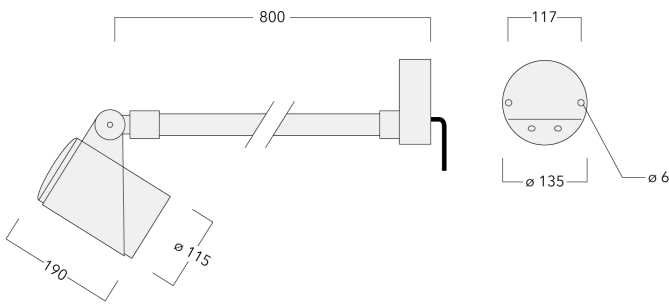

145-7912

FLC321 Wall bracket

we-ef

Description

IP66. IK08. Marine-grade, all aluminium construction. 5CE superior corrosion protection including PCS hardware. Safety glass lens. Silicone CCG® Controlled Compression Gasket. Luminaire is factory-sealed and does not need to be opened during installation.

Knuckle permits 340° rotation, forward tilt 54° and backward tilt 90°.

Optical accessories are factory-installed. To be specified at time of ordering.

Weight	2.60 kg
Light distribution	symmetric, very narrow beam [EE]
Light source	LED-6/12W / 700 mA - 2700 K
CRI	80
Power supply	EC
LEDs	6
Rated input power	14.5 W

Subject to technical changes and errors. - Generated on 06/10/2025

145-7912

FLC321 Wall bracket

we-ef

Specifications

Material description

Body	Marine-grade, all aluminium construction
Lens	Safety glass lens
Colours	 RAL9004 Signal black  RAL9006 White aluminium  RAL9007 Grey aluminium  RAL7016 Anthracite grey  RAL9016 Traffic white
Gasket	Silicone CCG® Controlled Compression Gasket
Fasteners	PCS hardware
Ingress protection	IP66
Impact resistance	IK08
Corrosion resistance	5CE