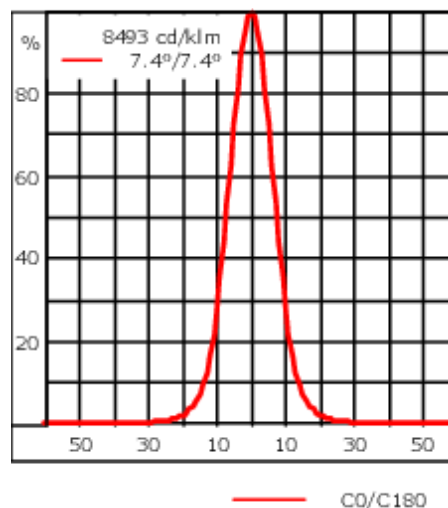

Specifications

Material description

Body	Marine-grade, all aluminium construction
Lens	Safety glass lens
Colours	RAL9004 Signal black RAL9007 Grey aluminium RAL7016 Anthracite grey RAL9016 Traffic white
Gasket	Silicone CCG® Controlled Compression Gasket
Fasteners	PCS hardware
Ingress protection	IP66
Impact resistance	IK08
Corrosion resistance	5CE

Electrical description

Driver / Ballast	Integral EC electronic converter (mains voltage). Integral LED electronic driver (24VDC low voltage).

Additional information

Lifetime	Ta=25° L90B10 > 90000h