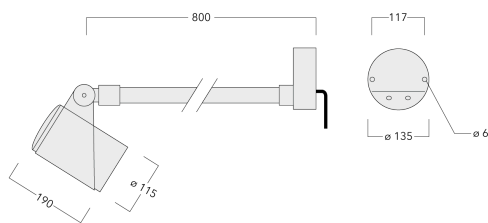

Specifications

Material description

Body	Marine-grade, all aluminium construction
Lens	Safety glass lens
Colours	RAL9004 Signal black RAL9007 Grey aluminium RAL7016 Anthracite grey RAL9016 Traffic white
Gasket	Silicone CCG® Controlled Compression Gasket
Fasteners	PCS hardware
Ingress protection	IP66
Impact resistance	IK08
Corrosion resistance	5CE

Electrical description

Driver / Ballast	Integral EC electronic converter (mains voltage). Integral LED electronic driver (24VDC low voltage).

Additional information

Lifetime	Ta=25° L90B10 > 90000h