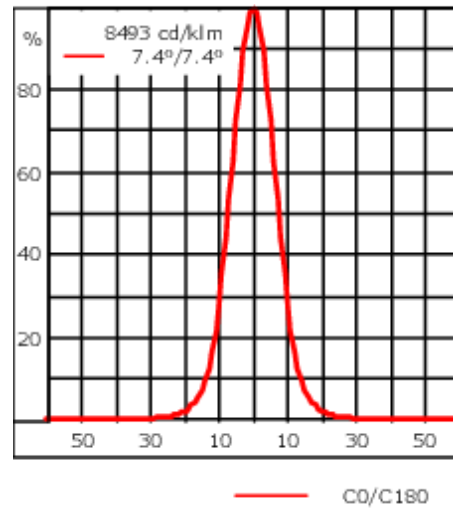

FLC321 Wall bracket

Specifications

Material description

Body	Marine-grade, all aluminium construction
Lens	Safety glass lens
Colours	RAL9004 Signal black RAL9006 White aluminium RAL9007 Grey aluminium RAL7016 Anthracite grey RAL9016 Traffic white
Gasket	Silicone CCG® Controlled Compression Gasket
Fasteners	PCS hardware
Ingress protection	IP66
Impact resistance	IK08
Corrosion resistance	5CE

Electrical description

Driver / Ballast	DALI

Additional information

Lifetime	Ta=25° L90B10 > 90000h
Energy efficiency class	C-D (Light source)