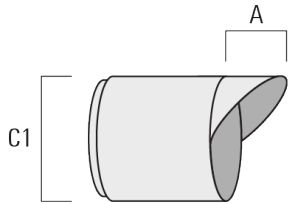

FLC321 Wall bracket

Glare shield

Description	Part ID	A	C1
ES-FLC321	145-9995	55	114