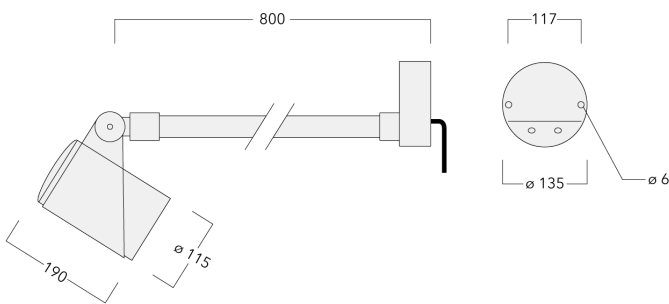

145-7914

FLC321 Wall bracket

we-ef

Description

IP66. IK08. Marine-grade, all aluminium construction. 5CE superior corrosion protection including PCS hardware. Safety glass lens. Silicone CCG® Controlled Compression Gasket. Luminaire is factory-sealed and does not need to be opened during installation.

Knuckle permits 340° rotation, forward tilt 54° and backward tilt 90°.

Optical accessories are factory-installed. To be specified at time of ordering.

Weight	2.60 kg
Light distribution	symmetric, very narrow beam [EE]
Light source	LED-6/12W / 700 mA - 3000 K
CRI	80
Power supply	EC
LEDs	6
Rated input power	14.5 W

Subject to technical changes and errors. - Generated on 23/11/2024

FLC321 Wall bracket

Specifications

Material description

Body	Marine-grade, all aluminium construction
Lens	Safety glass lens
Colours	<div style="display: flex; align-items: center;"> <div style="width: 20px; height: 10px; background-color: black; margin-right: 5px;"></div> RAL9004 Signal black </div> <div style="display: flex; align-items: center; margin-top: 5px;"> <div style="width: 20px; height: 10px; background-color: #cccccc; margin-right: 5px;"></div> RAL9006 White aluminium </div> <div style="display: flex; align-items: center; margin-top: 5px;"> <div style="width: 20px; height: 10px; background-color: #808080; margin-right: 5px;"></div> RAL9007 Grey aluminium </div> <div style="display: flex; align-items: center; margin-top: 5px;"> <div style="width: 20px; height: 10px; background-color: #333333; margin-right: 5px;"></div> RAL7016 Anthracite grey </div> <div style="display: flex; align-items: center; margin-top: 5px;"> <div style="width: 20px; height: 10px; background-color: #e0e0e0; margin-right: 5px;"></div> RAL9016 Traffic white </div>
Gasket	Silicone CCG® Controlled Compression Gasket
Fasteners	PCS hardware
Ingress protection	IP66
Impact resistance	IK08
Corrosion resistance	5CE