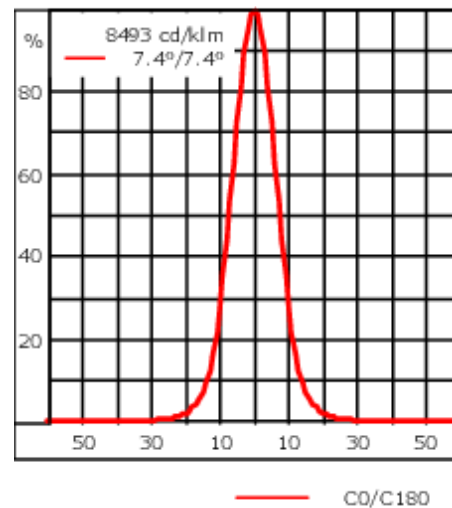

FLC321 Wall bracket

Specifications

Material description

Body	Marine-grade, all aluminium construction
Lens	Safety glass lens
Colours	RAL9004 Signal black RAL9006 White aluminium RAL9007 Grey aluminium RAL7016 Anthracite grey RAL9016 Traffic white
Gasket	Silicone CCG® Controlled Compression Gasket
Fasteners	PCS hardware
Ingress protection	IP66
Impact resistance	IK08
Corrosion resistance	5CE

Electrical description

Driver / Ballast	Integral EC electronic converter

Additional information

Lifetime	Ta=25° L90B10 > 90000h
Energy efficiency class	C-D (Light source)