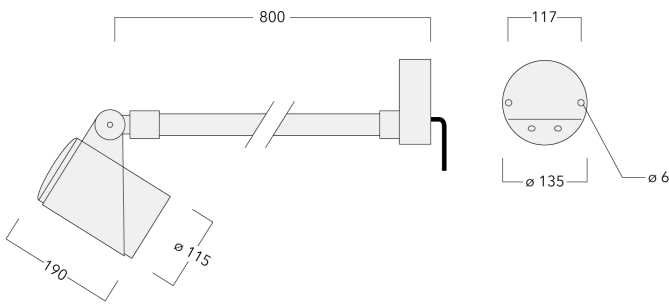

FLC321 Wall bracket

Specifications

Material description

Body	Marine-grade, all aluminium construction
Lens	Safety glass lens
Colours	RAL9004 Signal black RAL9006 White aluminium RAL9007 Grey aluminium RAL7016 Anthracite grey RAL9016 Traffic white
Gasket	Silicone CCG® Controlled Compression Gasket
Fasteners	PCS hardware
Ingress protection	IP66
Impact resistance	IK08
Corrosion resistance	5CE

Electrical description

Driver / Ballast	DALI

Additional information

Lifetime	Ta=25° L90B10 > 90000h
Energy efficiency class	C-D (Light source)