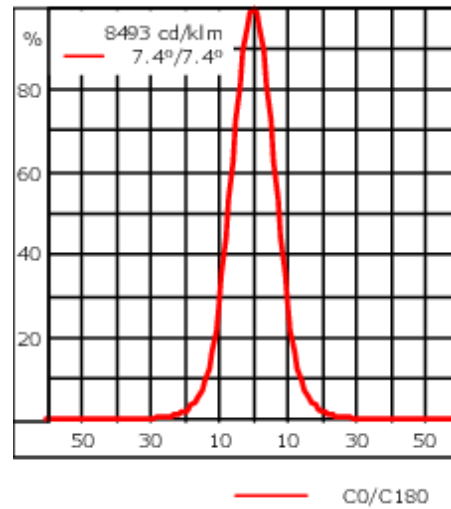

Specifications

Material description

Body	Marine-grade, all aluminium construction
Lens	Safety glass lens
Colours	RAL9004 Signal black RAL9006 White aluminium RAL9007 Grey aluminium RAL7016 Anthracite grey RAL9016 Traffic white
Gasket	Silicone CCG® Controlled Compression Gasket
Fasteners	PCS hardware
Ingress protection	IP66
Impact resistance	IK08
Corrosion resistance	5CE

Electrical description

Driver / Ballast	Integral EC electronic converter

Additional information

Lifetime	Ta=25° L90B10 > 90000h
Energy efficiency class	C-D (Light source)