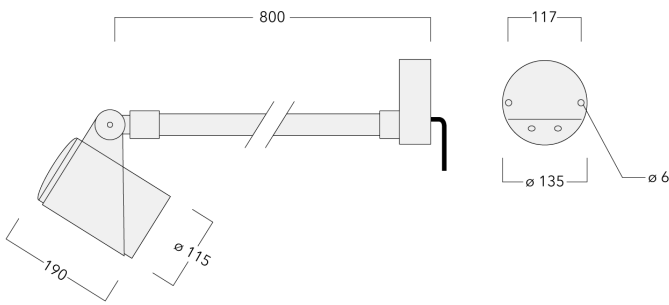

Knuckle permits 340° rotation, forward tilt 54° and backward tilt 90°.

Optical accessories are factory-installed. To be specified at time of ordering.

Weight	2.60 kg
Light distribution	symmetric, very narrow beam, sharp cut-off [EES]
Light source	LED-6/12W / 700 mA - 2700 K
CRI	80
Power supply	EC
LEDs	6
Rated input power	14.5 W

Subject to technical changes and errors. - Generated on 23/11/2024

145-7918

FLC321 Wall bracket

we-ef

Specifications

Material description

Body	Marine-grade, all aluminium construction
Lens	Safety glass lens
Colours	 RAL9004 Signal black  RAL9006 White aluminium  RAL9007 Grey aluminium  RAL7016 Anthracite grey  RAL9016 Traffic white
Gasket	Silicone CCG® Controlled Compression Gasket
Fasteners	PCS hardware
Ingress protection	IP66
Impact resistance	IK08
Corrosion resistance	5CE