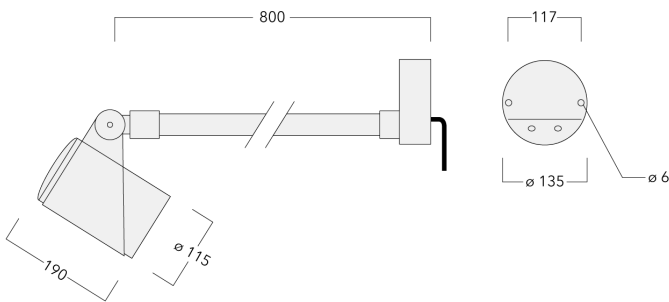

145-7920

FLC321 Wall bracket

we-ef

Specifications

Material description

Body	Marine-grade, all aluminium construction
Lens	Safety glass lens
Colours	RAL9004 Signal black RAL9006 White aluminium RAL9007 Grey aluminium RAL7016 Anthracite grey RAL9016 Traffic white
Gasket	Silicone CCG® Controlled Compression Gasket
Fasteners	PCS hardware
Ingress protection	IP66
Impact resistance	IK08
Corrosion resistance	5CE

Electrical description

Driver / Ballast	Integral EC electronic converter

Additional information

Lifetime	Ta=25° L90B10 > 90000h
Energy efficiency class	C-D (Light source)

Fagerhult Lighting Ltd

33-34 Dolben Street, SE1 0UQ London, United Kingdom

<https://we-ef.com/uk>

Subject to technical changes and errors. - Generated on 23/11/2024