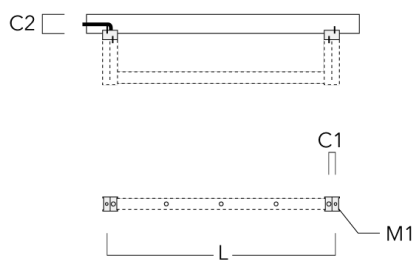

<https://we-ef.com/uk>

Subject to technical changes and errors. - Generated on 23/10/2024

FLC321 RAIL66

Description	Part ID	C1	C2	D1	D2	L	M1	Weight (kg)
Surface fitters (pair)	310-9290	20	30	180	140	1070	9	1.70

Column Fitters

Description	Part ID	C1	C2	L	M1	Weight (kg)
Column fitters (pair)	310-9294	30	100	1115	12	0.90

145-7924

FLC321 RAIL66

we-ef

Control

Eco Step Dim® Advanced

Description	Part ID
Eco Step Dim® Advanced LED	430-0002