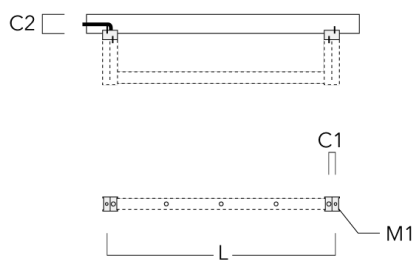

<https://we-ef.com/uk>

Subject to technical changes and errors. - Generated on 23/10/2024

FLC321 RAIL66

Description	Part ID	C1	C2	D1	D2	L	M1	Weight (kg)
Surface fitters (pair)	310-9290	20	30	180	140	1070	9	1.70

Column Fitters

Description	Part ID	C1	C2	L	M1	Weight (kg)
Column fitters (pair)	310-9294	30	100	1115	12	0.90

145-7940

FLC321 RAIL66

we-ef

Control

Eco Step Dim® Advanced

Description	Part ID
Eco Step Dim® Advanced LED	430-0002