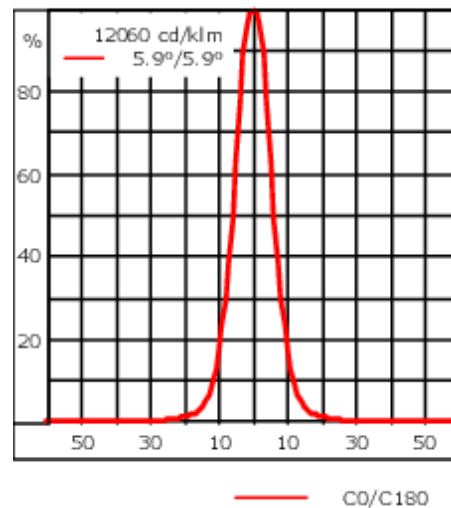

145-7942

FLC321 RAIL66

we-ef

Spécifications

Description du matériel

Corps	Corps en fonte d'aluminium
Lentille	Verre de sécurité
Couleurs	RAL9004 Noir de sécurité RAL9007 Aluminium gris RAL7016 Gris anthracite RAL9016 Blanc signalisation
Joint	Joint silicone CCG®
Visserie	PCS Inox avec revêtement polymère
IP	IP66
IK	IK08
Protection contre la corrosion	5CE
Surface exposée au vent	0.065 m²

Description électrique

Driver	Driver électronique

Informations complémentaires

Durée de vie	Ta=25° L90B10 > 90000h
Classe d'efficacité énergétique	C-D

WE-EF Switzerland AG

Himmelrichstrasse 6, 6003 Luzern - Téléphone: +41 22 752 49 94

info.switzerland@we-ef.com - <https://we-ef.com/ch_fr>

Sous réserve de modifications techniques et d'erreurs. - Généré le 23/11/2024