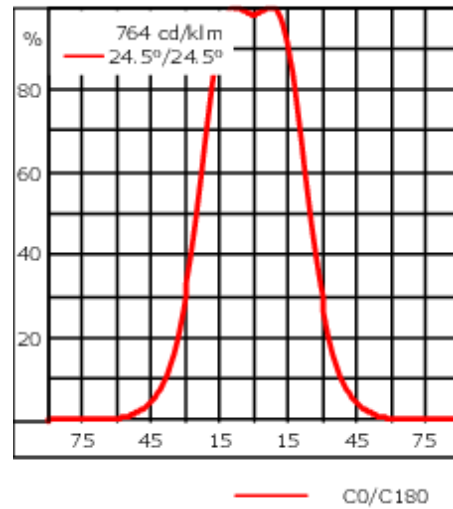

145-7948

FLC321 Space frame

we-ef

Specifications

Material description

Body	Marine-grade, die-cast aluminium alloy
Lens	Safety glass lens
Colours	RAL9004 Signal black RAL9006 White aluminium RAL9007 Grey aluminium RAL7016 Anthracite grey RAL9016 Traffic white
Gasket	Silicone CCG® Controlled Compression Gasket
Fasteners	PCS hardware
Ingress protection	IP66
Impact resistance	IK08
Corrosion resistance	5CE
Windage	0.065 m²

Electrical description

Driver / Ballast	Integral EC electronic converter

Additional information

Lifetime	Ta=25° L90B10 > 90000h
Energy efficiency class	C-D (Light source)

Fagerhult Lighting Ltd

33-34 Dolben Street, SE1 0UQ London, United Kingdom

<https://we-ef.com/uk>

Subject to technical changes and errors. - Generated on 23/10/2024