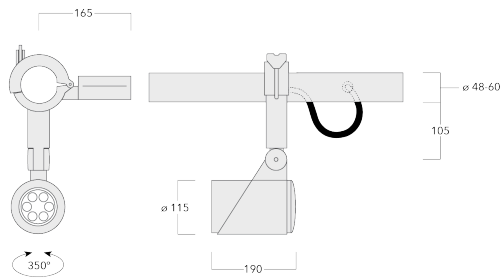

145-7948

FLC321 Space frame

we-ef

Specifications

Material description

Body	Marine-grade, die-cast aluminium alloy
Lens	Safety glass lens
Colours	RAL9004 Signal black RAL9006 White aluminium RAL9007 Grey aluminium RAL7016 Anthracite grey RAL9016 Traffic white
Gasket	Silicone CCG® Controlled Compression Gasket
Fasteners	PCS hardware
Ingress protection	IP66
Impact resistance	IK08
Corrosion resistance	5CE
Windage	0.065 m²

Electrical description

Driver / Ballast	Integral EC electronic converter

Additional information

Lifetime	Ta=25° L90B10 > 90000h
Energy efficiency class	C-D (Light source)

Fagerhult Lighting Ltd

33-34 Dolben Street, SE1 0UQ London, United Kingdom

<https://we-ef.com/uk>

Subject to technical changes and errors. - Generated on 23/10/2024