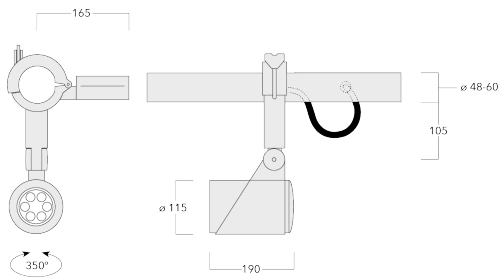

Including terminal box, for mounting on \varnothing 48-60 mm pipes or space frames.

Weight	3.70 kg
Light distribution	symmetric, wide beam [B]
Light source	LED-6/12W / 700 mA - 3000 K
CRI	80
Power supply	EC
LEDs	6
Rated input power	14.5 W

Subject to technical changes and errors. - Generated on 08/06/2025

145-7950

FLC321 Space frame

we-ef

Specifications

Material description

Body	Marine-grade, die-cast aluminium alloy
Lens	Safety glass lens
Colours	<ul style="list-style-type: none"> RAL9004 Signal black RAL9006 White aluminium RAL9007 Grey aluminium RAL7016 Anthracite grey RAL9016 Traffic white
Gasket	Silicone CCG® Controlled Compression Gasket
Fasteners	PCS hardware
Ingress protection	IP66
Impact resistance	IK08
Corrosion resistance	5CE
Windage	0.065 m ²