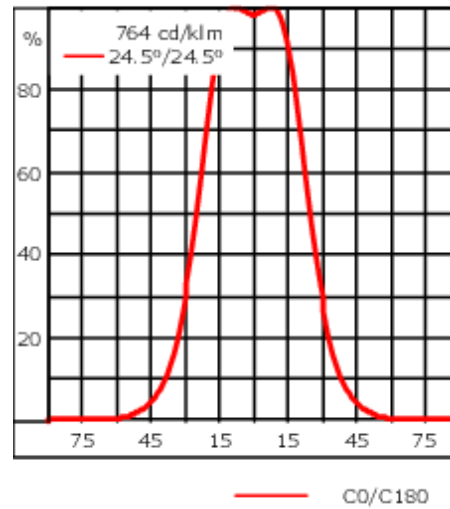

145-7950

FLC321 Space frame

we-ef

Specifications

Material description

Body	Marine-grade, die-cast aluminium alloy
Lens	Safety glass lens
Colours	- RAL9004 Signal black - RAL9006 White aluminium - RAL9007 Grey aluminium - RAL7016 Anthracite grey - RAL9016 Traffic white
Gasket	Silicone CCG® Controlled Compression Gasket
Fasteners	PCS hardware
Ingress protection	IP66
Impact resistance	IK08
Corrosion resistance	5CE
Windage	0.065 m²

Electrical description

Driver / Ballast	Integral EC electronic converter

Additional information

Lifetime	Ta=25° L90B10 > 90000h
Energy efficiency class	C-D (Light source)

Fagerhult Lighting Ltd

33-34 Dolben Street, SE1 0UQ London, United Kingdom

<https://we-ef.com/uk>

Subject to technical changes and errors. - Generated on 08/06/2025